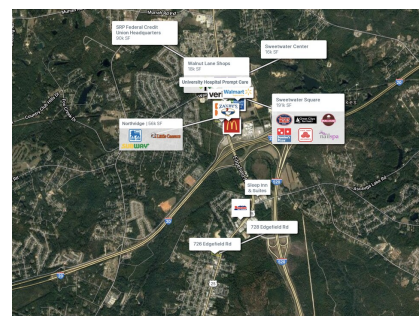

Located along the highly traveled Edgefield Road corridor, 726 Edgefield Rd presents an excellent opportunity for investors, owner-users, or businesses seeking strong visibility and accessibility in the growing Belvedere/North Augusta market.

This property benefits from consistent daily traffic and convenient access to

North Augusta, downtown Augusta, and major regional routes, making it an ideal location for a variety of commercial uses including retail, office, service-based businesses, or redevelopment.