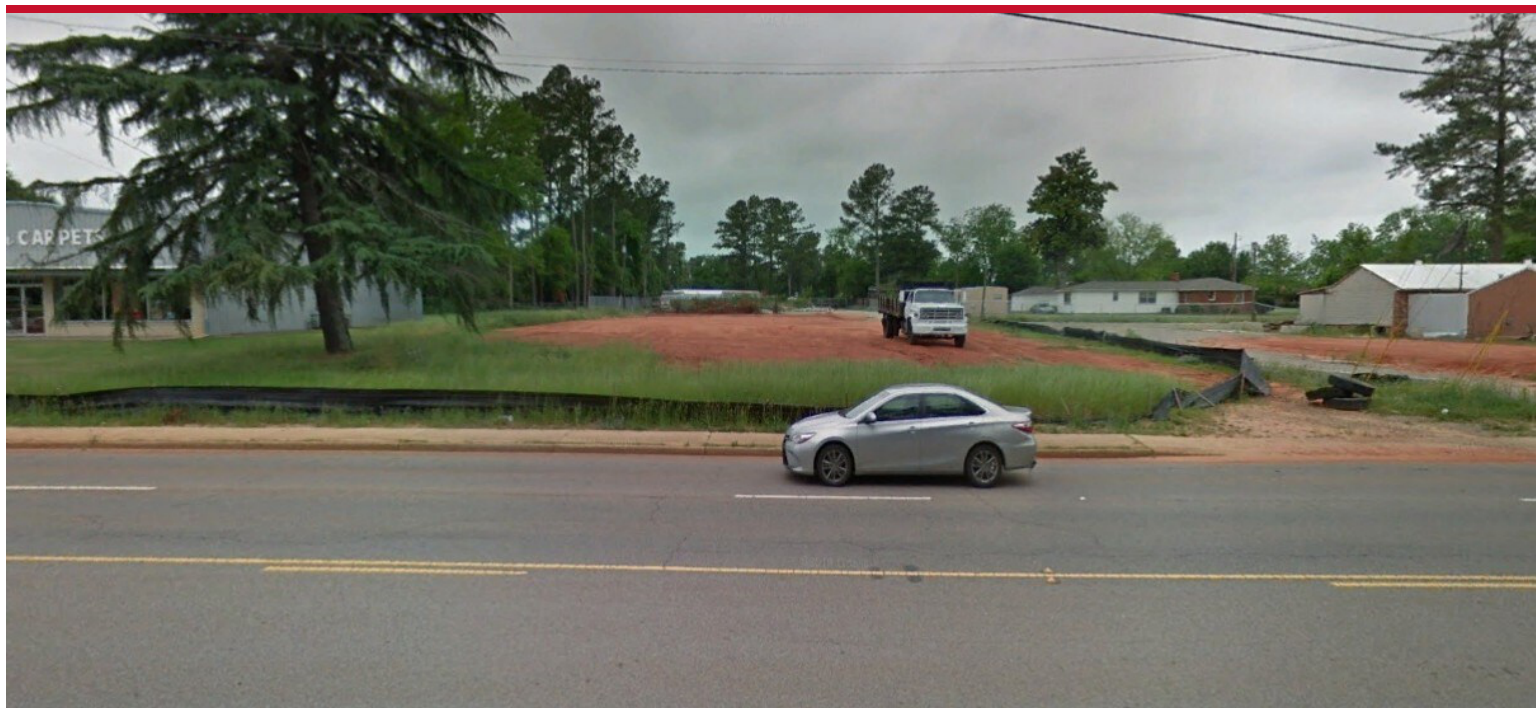

THE FOUNDERS GROUP

REAL ESTATE BROKERAGE · GREENVILLE, SC

FOR SALE

LD

726 Edgefield Rd

📍 726 Edgefield Rd, Belvedere, SC 29841

PRICE

\$270,000

SIZE

1.36 Acres

PROPERTY TYPE

LD

Limited District — all land uses subject to county approval (call 803-441-4221)

PROPERTY OVERVIEW

High-Visibility Commercial Opportunity at 726 Edgefield Rd in Belvedere, SC

Located along the highly traveled Edgefield Road corridor, 726 Edgefield Rd presents an excellent opportunity for investors, owner-users, or businesses seeking strong visibility and accessibility in the growing Belvedere/North Augusta market.

This property benefits from consistent daily traffic and convenient access to

North Augusta, downtown Augusta, and major regional routes, making it an ideal location for a variety of commercial uses including retail, office, service-based businesses, or redevelopment.