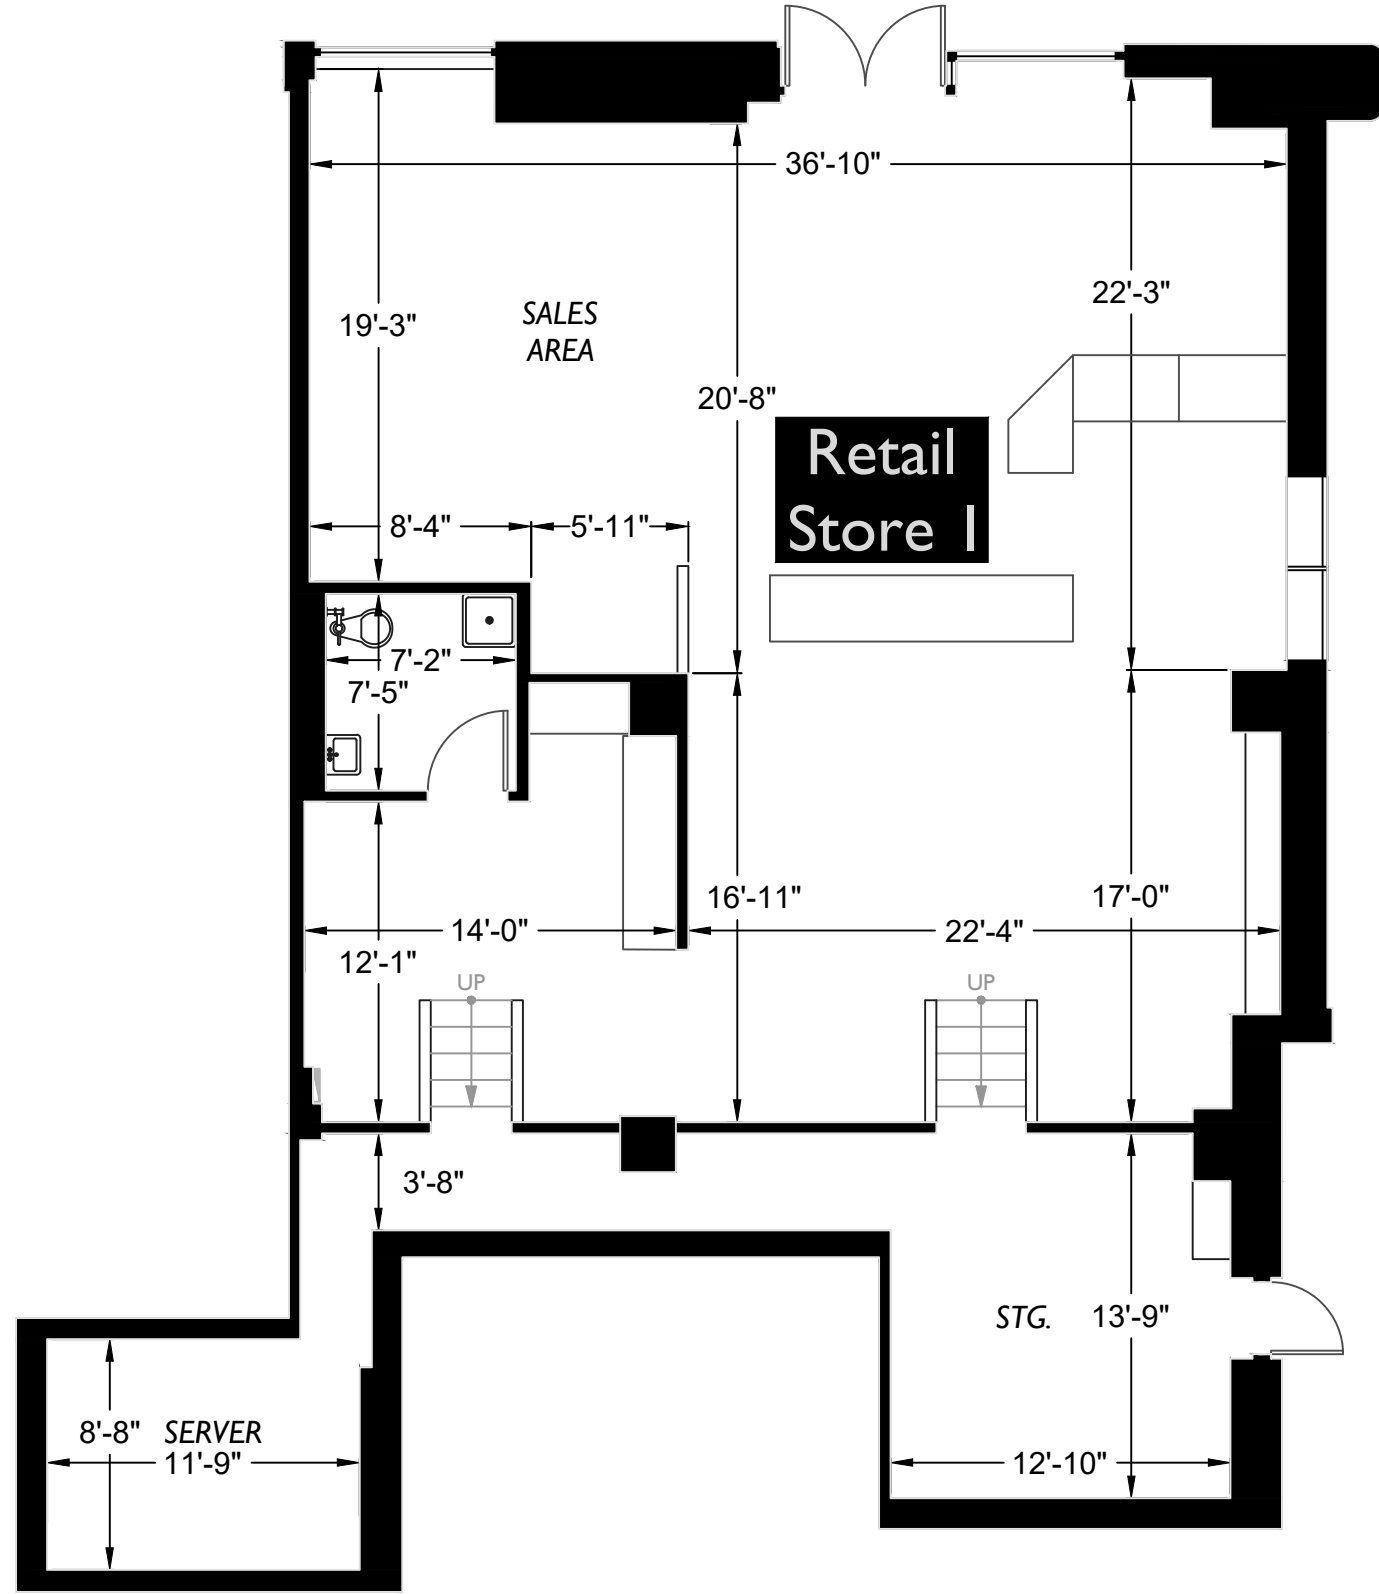

Barclay Street

Broadway

<p>Braun Management, Inc 160 Broadway, First Floor New York, NY 10038</p>	<p>Office Building 225 Broadway New York, NY 10007</p>	<p>Floor Plan RETAIL STORE I</p>	<p>Scale</p>	<p>2-D FLOOR PLANS 206-328-7410 600 NW Gilman Blvd. Suite E Issaquah, WA 98027 Measured: May 2017 Project: C17-416</p>
<p>Client</p>	<p>Subject</p>	<p>Floor</p>	<p>Scale</p>	<p>Project: C17-416</p>