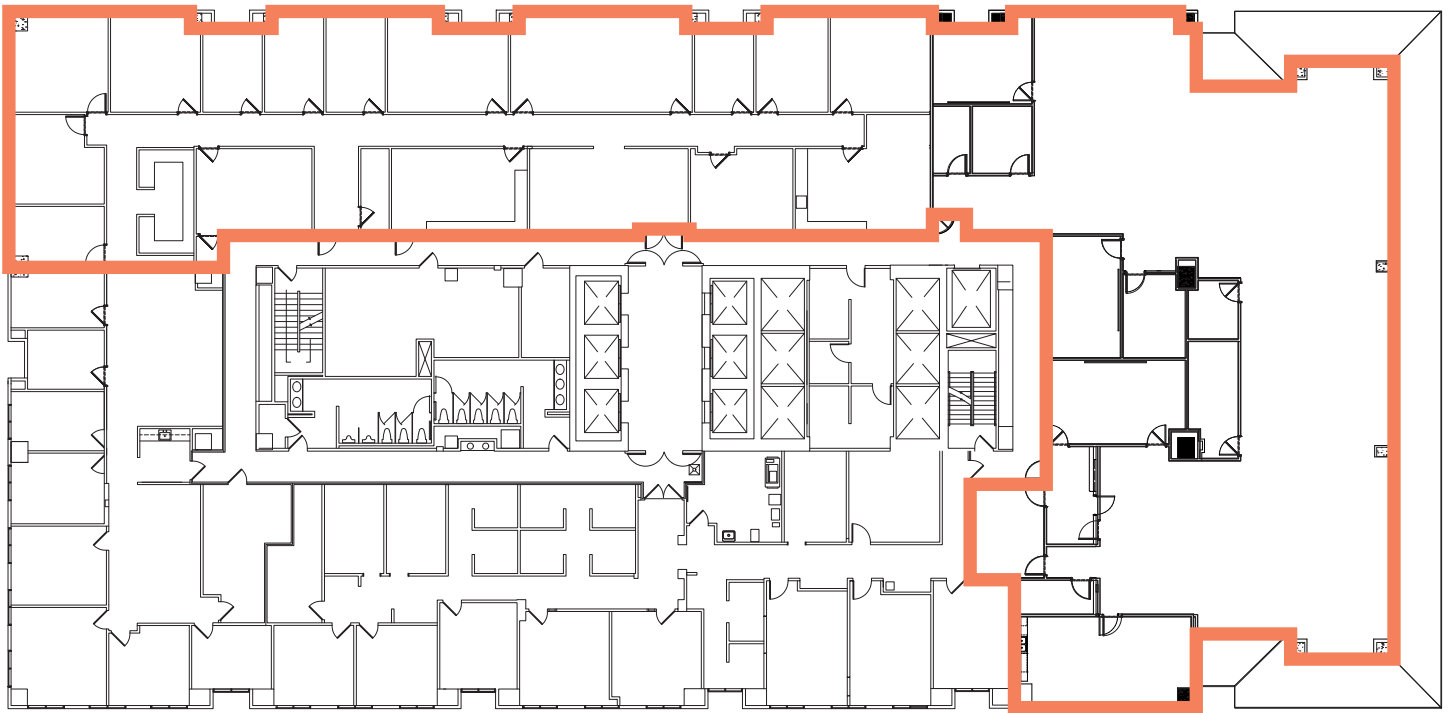

390 NORTH ORANGE
A V E N U E

SUITES 800 & 875 - 14,387 RSF

390 N ORANGE AVENUE

FOR ADDITIONAL INFORMATION

JAY DIXON

+1 407 404 5062

jay.dixon@cbre.com

COLIN MORRISON