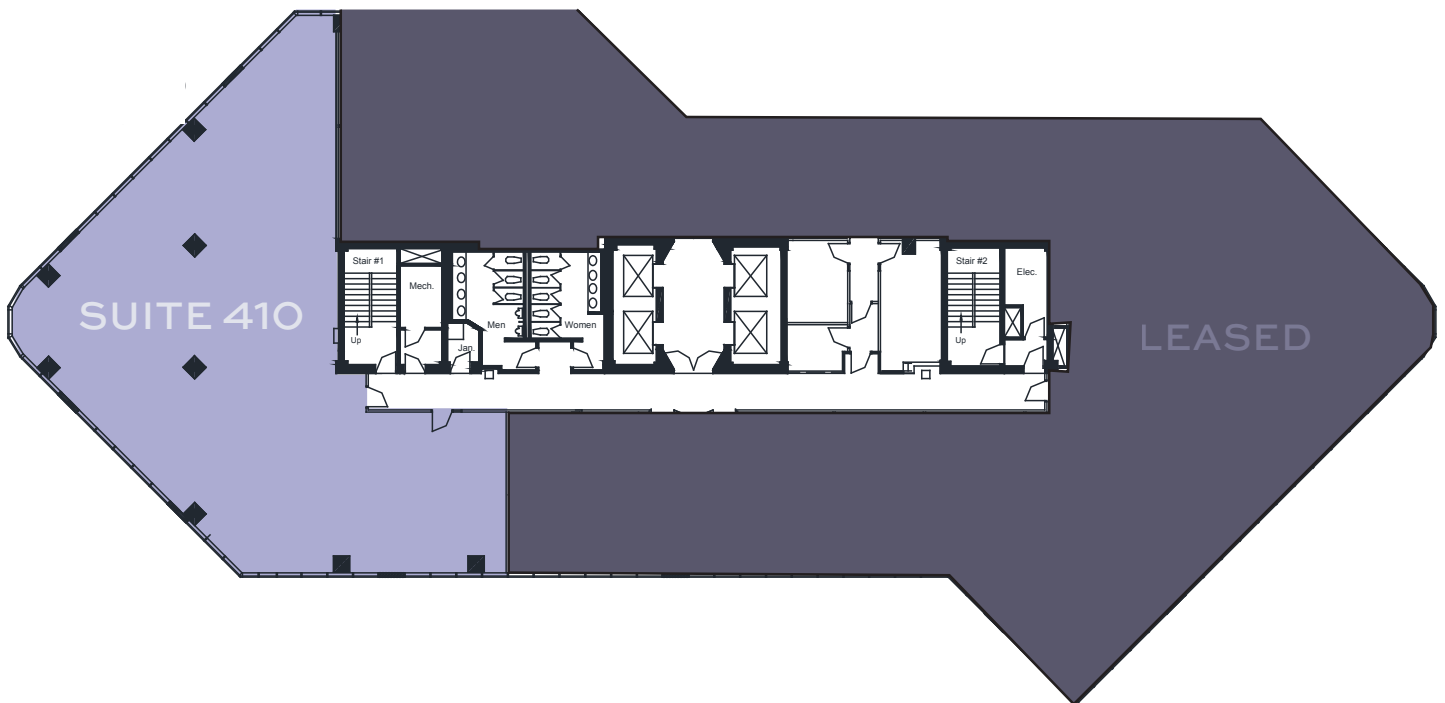

SMOKETREE TOWER

3100 Smoketree Court | Raleigh, NC 27604

4th floor

Suite 410: 3,944 RSF

FOR MORE INFO, CONTACT

Esther Austin | 919.674.3695 | eaustin@trinity-partners.com

Rachael Gaston | 619.855.2960 | rachael.gaston@debnamproperties.com