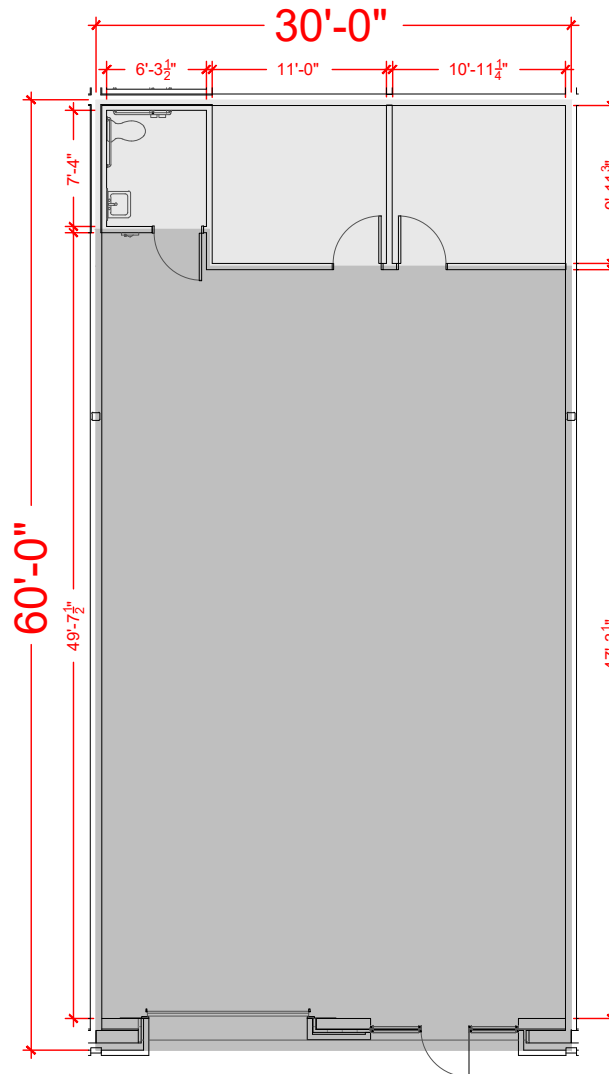

TOTAL SF AVAILABLE -1,812 RSF

OFFICE - 300 RSF

WAREHOUSE - 1,512 RSF

Key Plan

Floor Plan