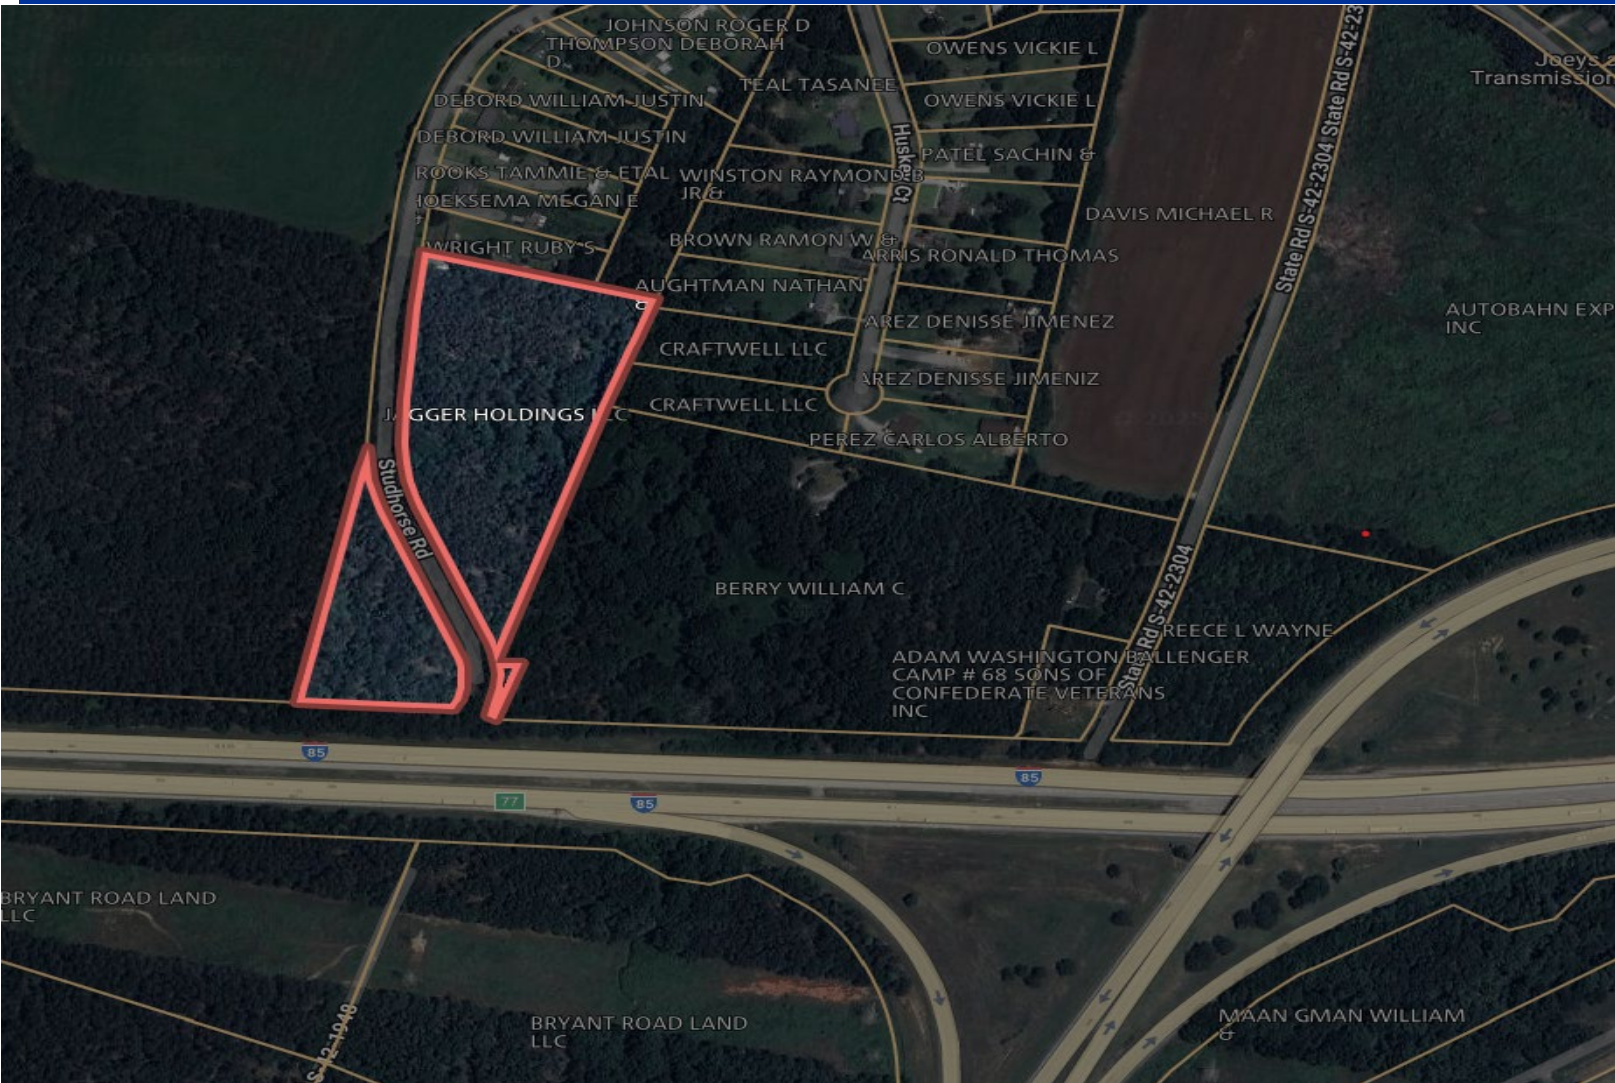

SPENCER/HINES

PROPERTIES

LAND INVESTMENT

Studhorse Rd.
Spartanburg, SC 29303

CONTACT

Neil Newberry 828-768-4044
nnewberry@spencerhines.com

Acerage: 9.36 acres
Parcel: 7-01-00-044.00
Zoning: None

Sales Price: $418,000
County: Spartanburg

WWW.SPENCERHINES.COM

COMMERCIAL REAL ESTATE SALES, LEASING, & INVESTMENTS

215 N. Pine Street, Spartanburg, SC 29302/ 864-583-1001

No warranty or representation, expressed or implied, is made to the accuracy of the information contained herein, and the same is submitted subject to errors, omissions, change of price, rental or other conditions, imposed by the principles.

VACANT LAND – GENTLY SLOPING

VISIBLE FROM I-85 – NEAR I-85/ US 221 EXIT

VPD = 67,300 ON I-85 BY PROPERTY
VPD= 23,800 @ ACCESS POINT ONTO US 221

IDEAL FOR STORAGE FACILITY, WAREHOUSE, EQUIPMENT CO. NEEDING YARD, LANDSCAPE – BLDG. MATERIALS+ OTHER USES.

POWER + MUNICIPAL WATER ADJACENT