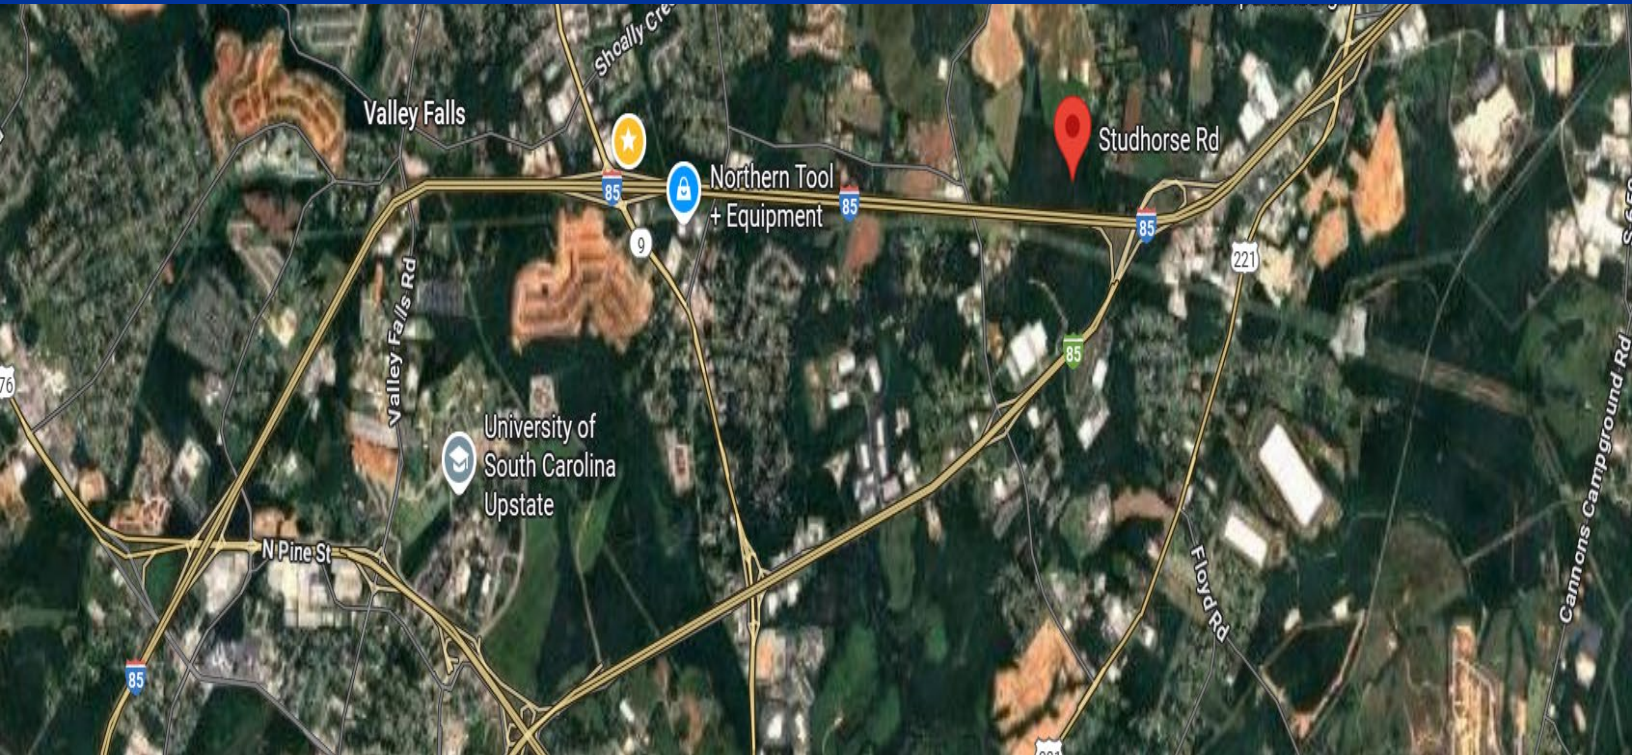

VACANT LAND – GENTLY SLOPING

VISIBLE FROM I-85 – NEAR I-85/ US 221 EXIT

VPD = 67,300 ON I-85 BY PROPERTY
VPD= 23,800 @ ACCESS POINT ONTO US 221

IDEAL FOR STORAGE FACILITY, WAREHOUSE, EQUIPMENT CO. NEEDING YARD, LANDSCAPE – BLDG. MATERIALS+ OTHER USES.

POWER + MUNICIPAL WATER ADJACENT

Land at Studhorse Rd. conveniently located.

Localized:

QT and the I85- Hgwy 221 interchange=	1.8 miles/ 4 minutes
I85 and Hgwy 9 interchange.=	4.1 miles/ 8-9 minutes
Ingles Mkt. on 221 (Chesnee Hgwy) =	2.7 miles/6-7 minutes
USC Upstate & Apts. =	7.3 miles/10-14 minutes

Upstate area:

I26 and I85 intersection	8.8 miles/ 10-12 minutes
Downtown Spartanburg	8.0 miles/ 18 minutes
I85 and NC line	31 miles/ 34 minutes
Hgwy 290/ Hgwy 101-I85	17m & 20 min. // 21m & 24 min.
GSP Airport	24.8 miles/ 26 minutes

100-Mile Radius Report for Spartanburg, SC Metro Area

This region includes 66 counties: Columbia, GA; Elbert, GA; Franklin, GA; Hart, GA; Lincoln, GA; Madison, GA; Oglethorpe, GA; Rabun, GA; Richmond, GA; Stephens, GA; Wilkes, GA; Alexander, NC; Anson, NC; Avery, NC; Buncombe, NC; Burke, NC... plus 50 more counties. [Download County-level Detail Data](#)