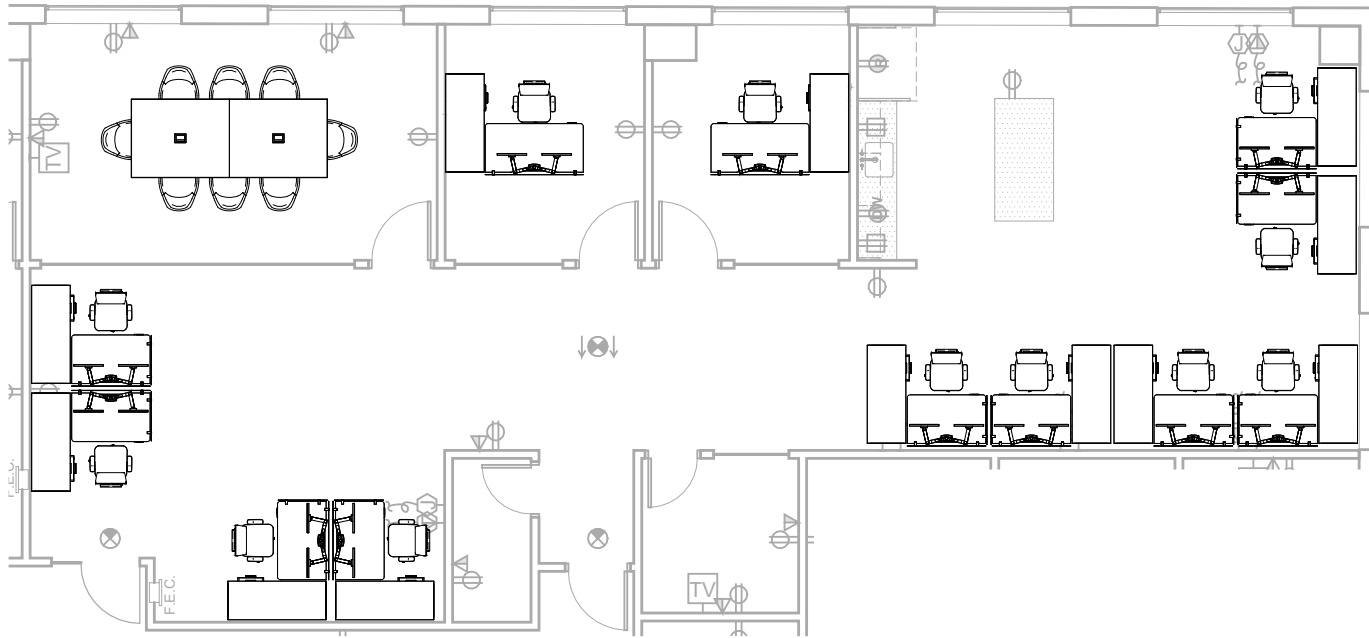

SPEC SUITE 920

2,498 RSF

THE CORNER

AT 1900 GRANT

HYPOTHETICAL FURNITURE PLAN

[CLICK TO VIEW VIRTUAL TOUR](#)

KEY PLAN