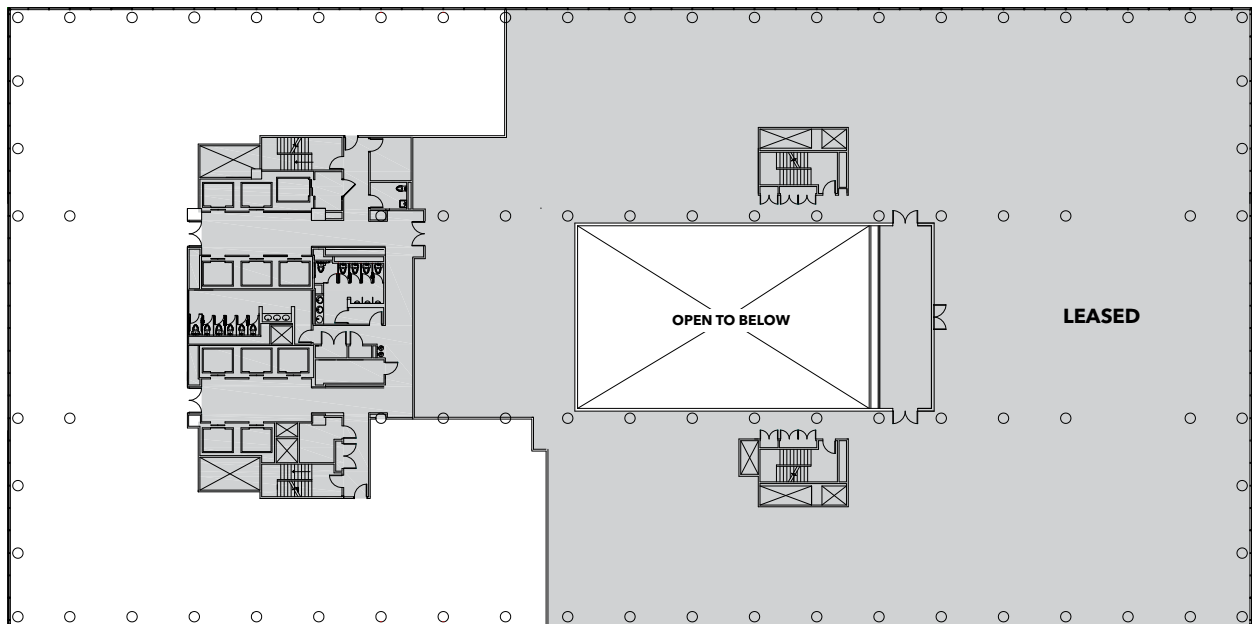

NORTH **203** LASALLE

Suite 1950
15,010 SF

FOR LEASING INFORMATION

Eric Myers and Jeff Dowdell

T 312.881.7023

 **TRANSWESTERN**[®]