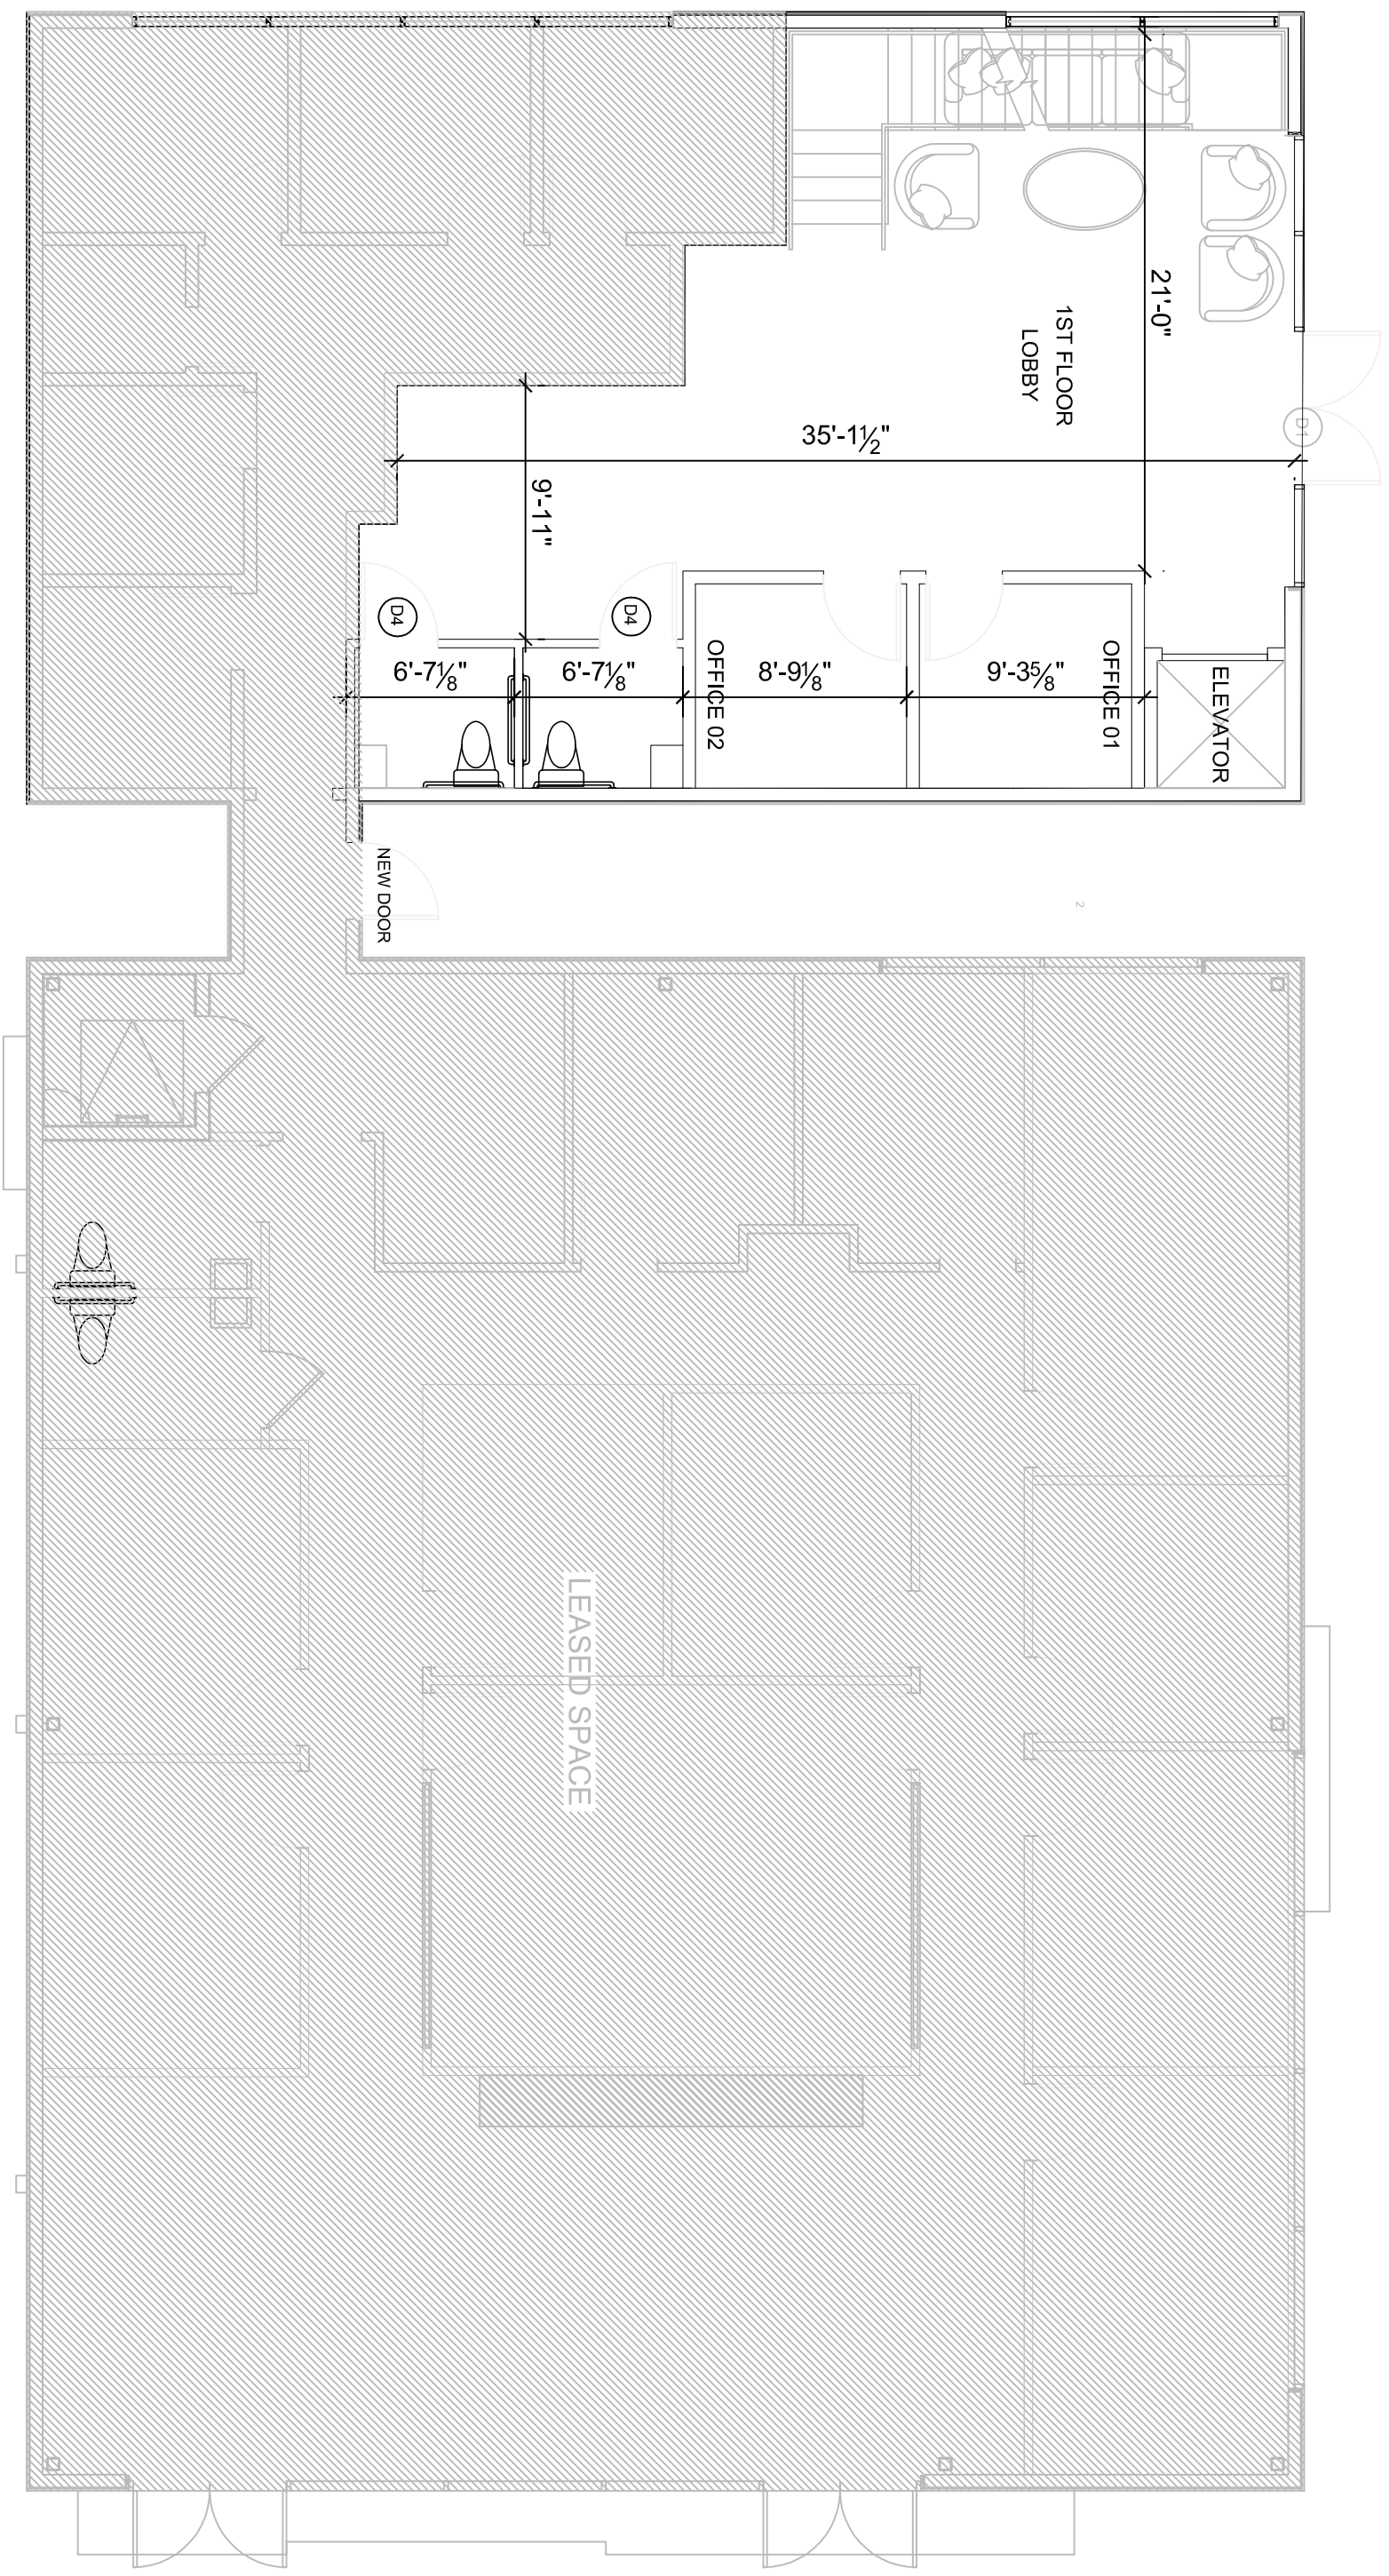

VACANT AREA:
910 SF

1st floor available space
1009 YALE STREET