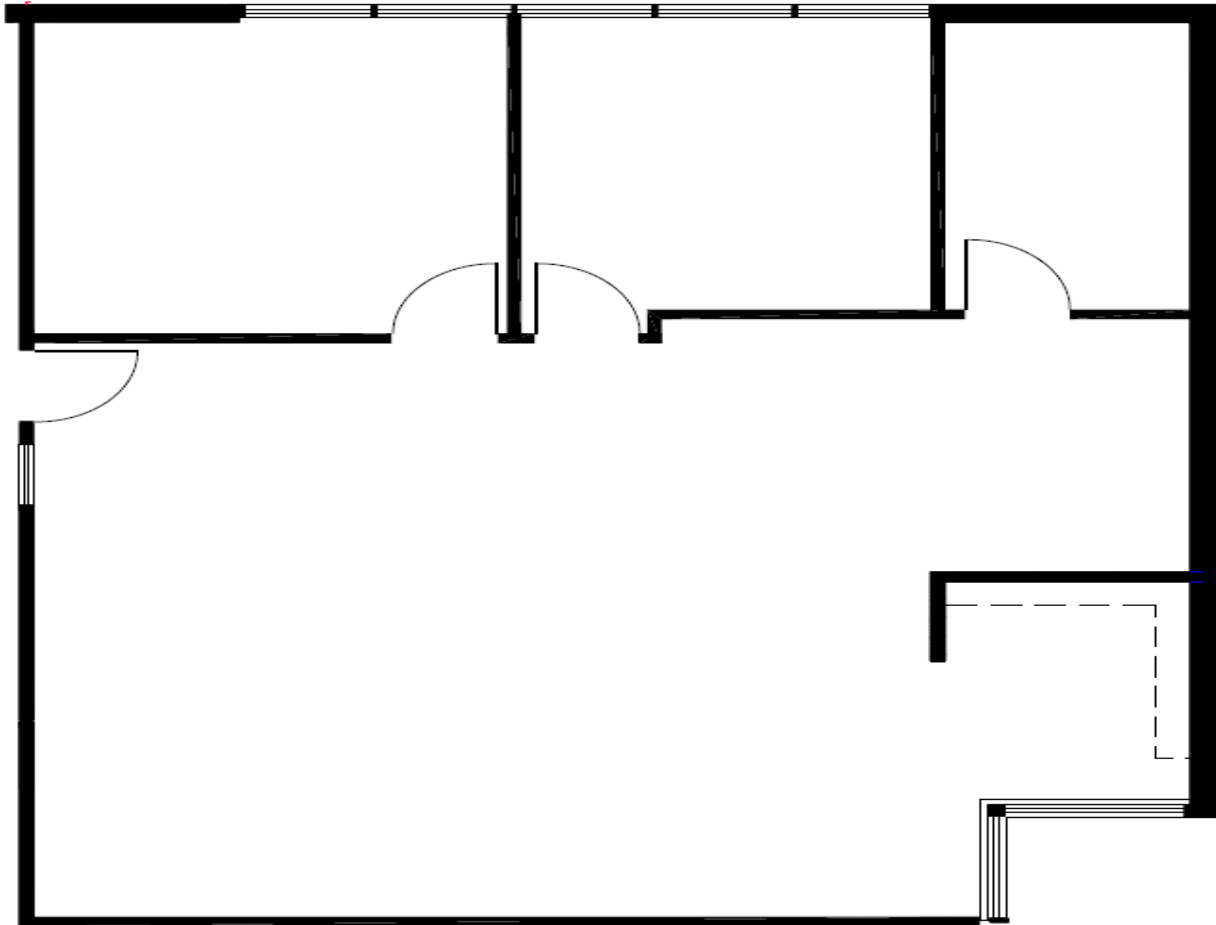

520 E. Central Pkwy

Suite 313 1,333 SF

Plano, Texas 75074

Suite 313
1333 RSF

For Additional Information, Contact:

Bill Rudd
972-422-4515
www.haggardpropertygroup.com

HAGGARD
PROPERTY GROUP, LTD.

No warranty or representation, express or implied, is made as to the accuracy of the information contained herein, and same is submitted subject to errors, omissions, change of price, rental or other conditions, withdrawal without notice, and to any special listing conditions, imposed by our principals or members.