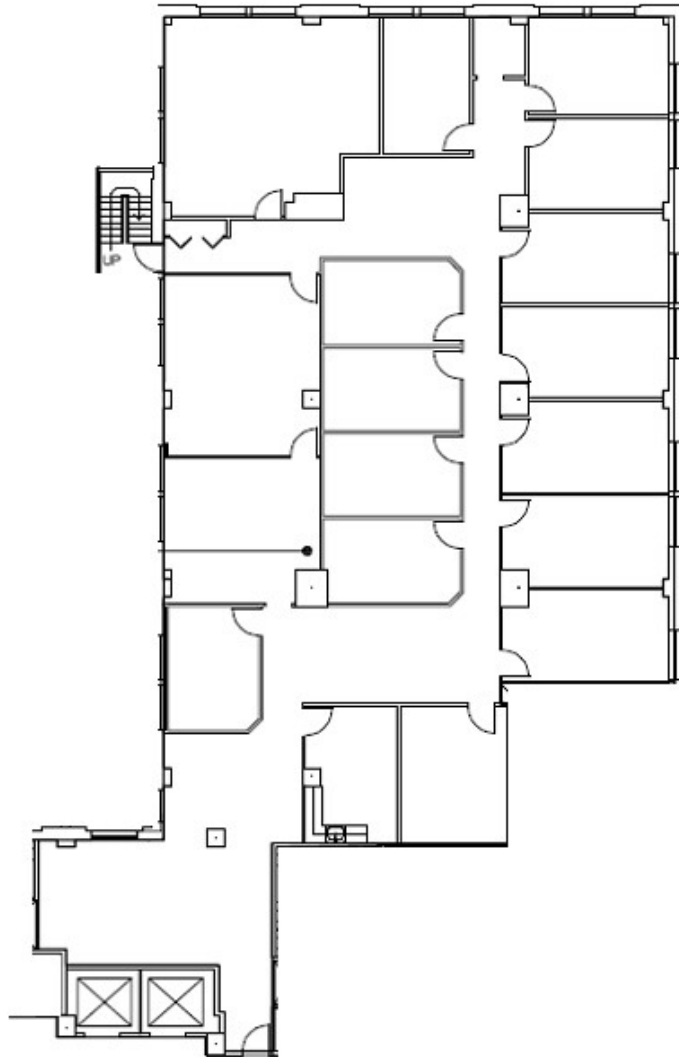

Esperson

Level 3 - Suite 300 (6,336 RSF)

808 Travis, Houston, Texas 77002

cameron
MANAGEMENT

For leasing information:

Christine Gabriel 713.224.1663 x 284

Morris Chen 713.224.1663 x 256

leasing@cameronmanagement.com