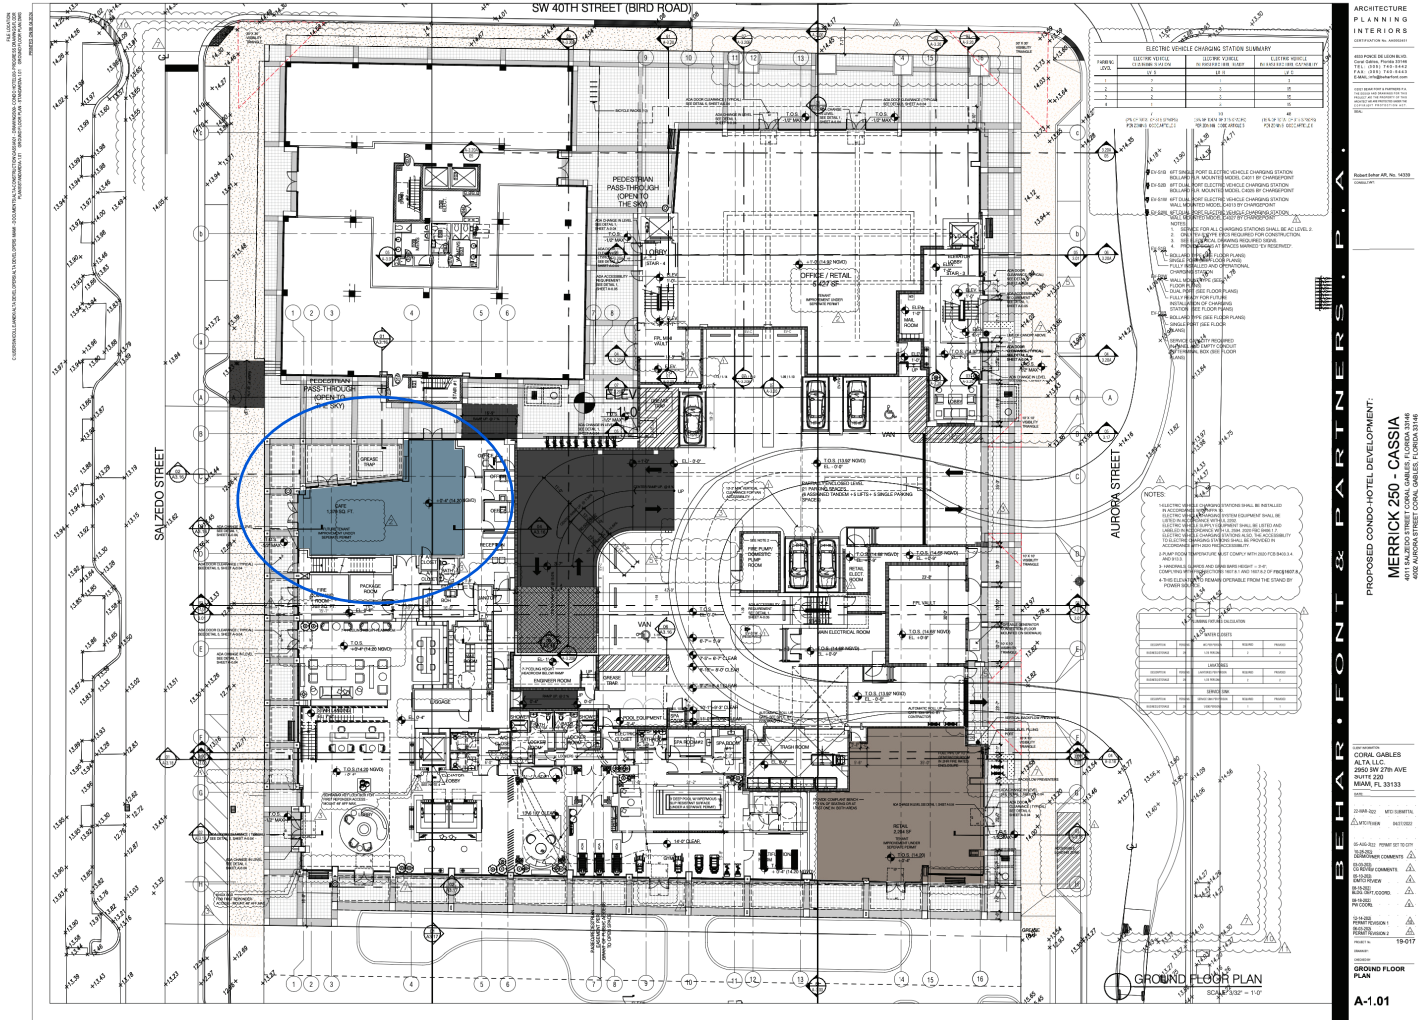

CASSIA
THE RESIDENCES AT
CORAL GABLES

Space A - On Salzedo Street - 1,379 sq.ft.