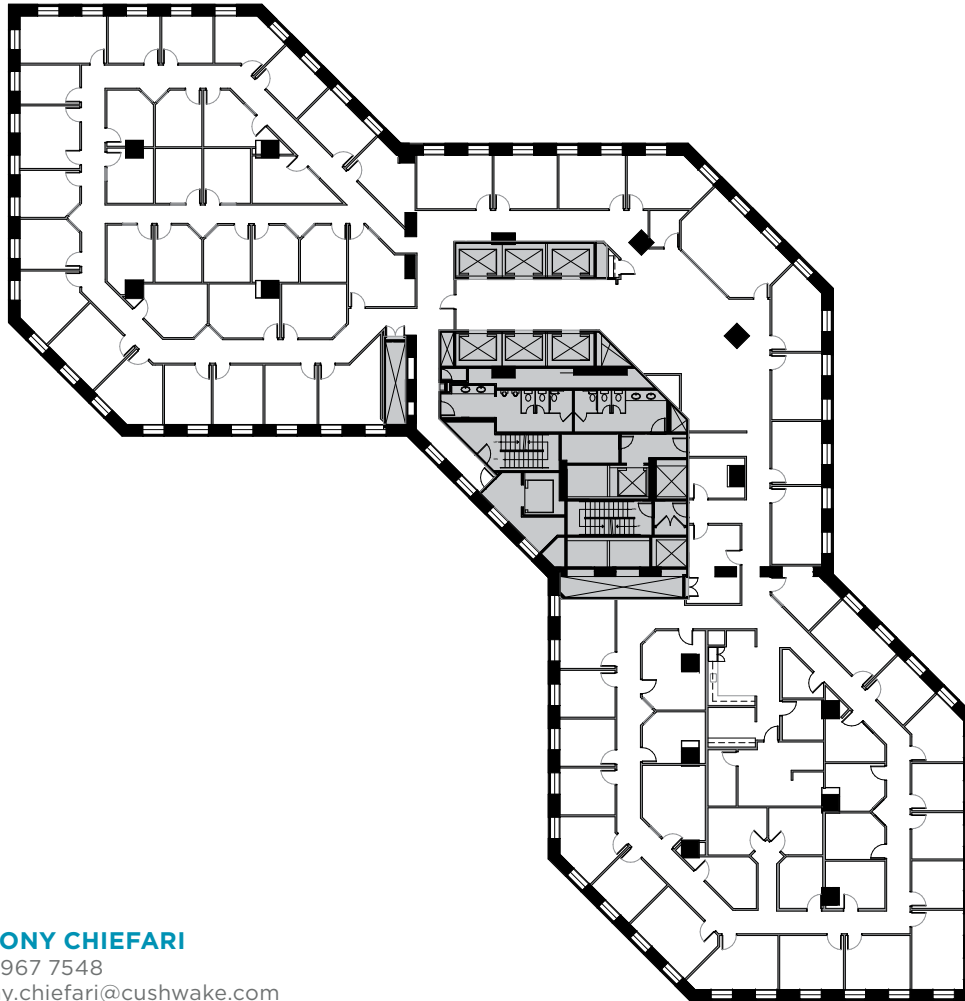

# 980 NORTH MICHIGAN

SUITE 1400 - 21,334 RSF

**CHRIS CASSATA**

+1 773 343 0869

chris.cassata@cushwake.com

**ANTHONY CHIEFARI**

+1 312 967 7548

anthony.chiefari@cushwake.com