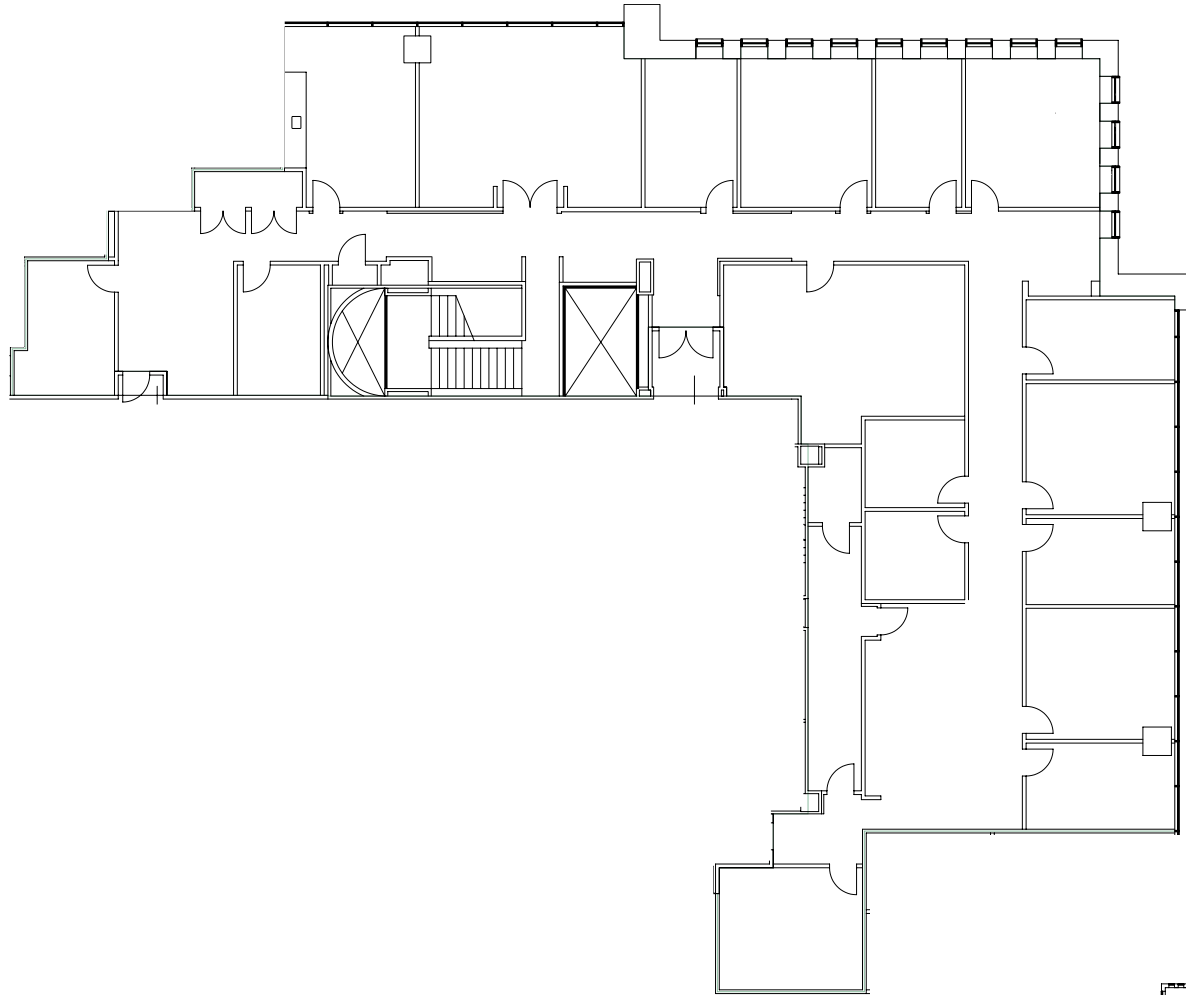

# COMERICA

BANK TOWER

**SUITE 3150**  
7,899 SF

MATT WIESER  
214.210.1368  
mwieser@streamrealty.com

PATRICK CRUZ  
214.210.1315  
patrick.cruz@streamrealty.com

SAM BASS  
214.901.4369  
sam.bass@streamrealty.com