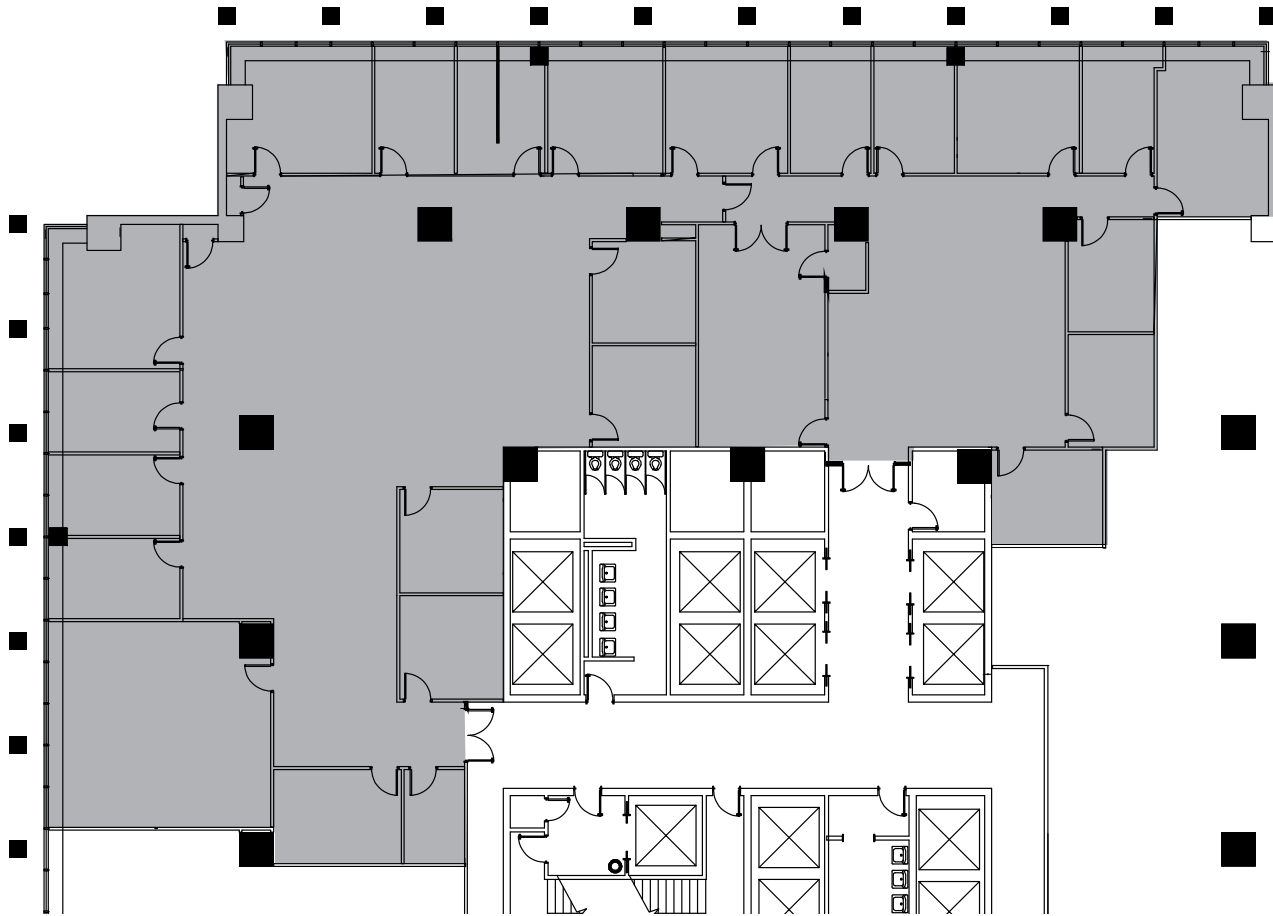

5TH FLOOR - 11,549 SQ. FT.

VIEW SPACE ON VTS

Pearl River | NY

WWW.BLUEHILLPLAZA.COM

 SCALE: N.T.S.

JAMES B. TULLY
Executive Vice President
+1 201 712 5804
james.tully@cbre.com

JON MEISEL
Senior Vice President
+1 732 509 2843
jon.meisel@cbre.com