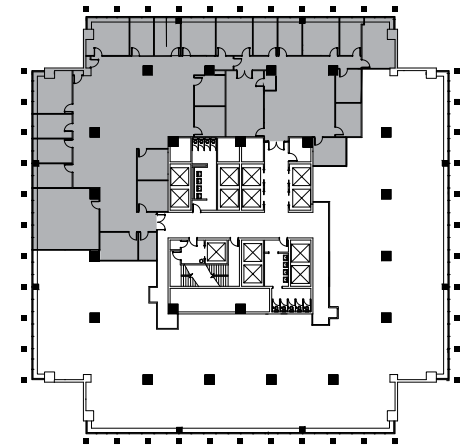

5TH FLOOR - 11,549 SQ. FT.

VIEW SPACE ON VTS

Pearl River | NY

WWW.BLUEHILLPLAZA.COM

 SCALE: N.T.S.

JAMES B. TULLY
Executive Vice President
+1 201 712 5804
james.tully@cbre.com

JON MEISEL
Senior Vice President
+1 732 509 2843
jon.meisel@cbre.com