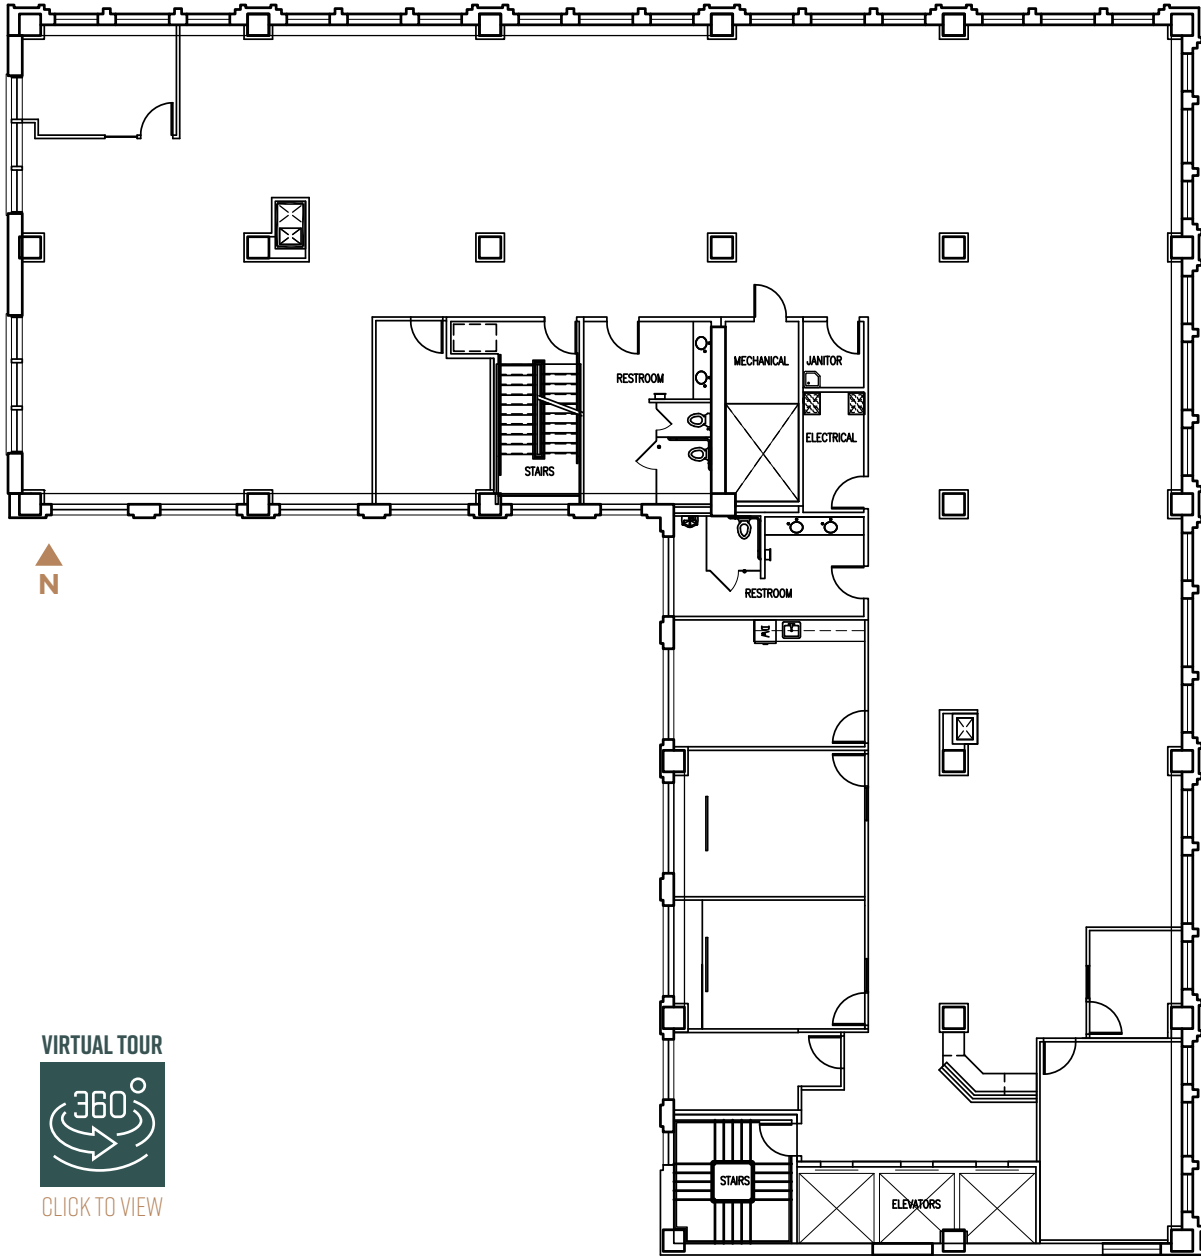

1425 FOURTH AVENUE

SEATTLE, WASHINGTON

JOSHUA GREEN
BUILDING

SUITE 600 8,667 RSF

Cleita Harvey
Tim Jones

+1 206 607 1794
+1 206 971 7011

cleita.harvey@jll.com
tim.jones@jll.com

DISCLAIMER © 2025 Jones Lang LaSalle IP, Inc. All rights reserved. All information contained herein is from sources deemed reliable; however, no representation or warranty is made to the accuracy thereof. Jones Lang LaSalle Brokerage, Inc.