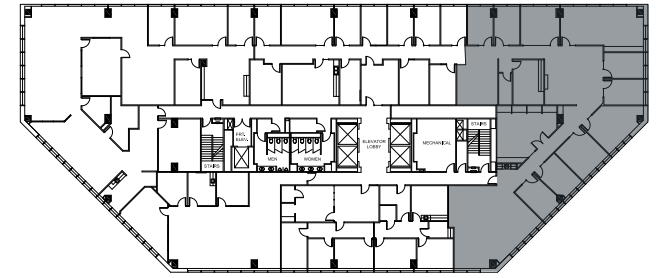

SUITE 710: 2,750 SF - 6,152 SF
Divisible

7th Floor