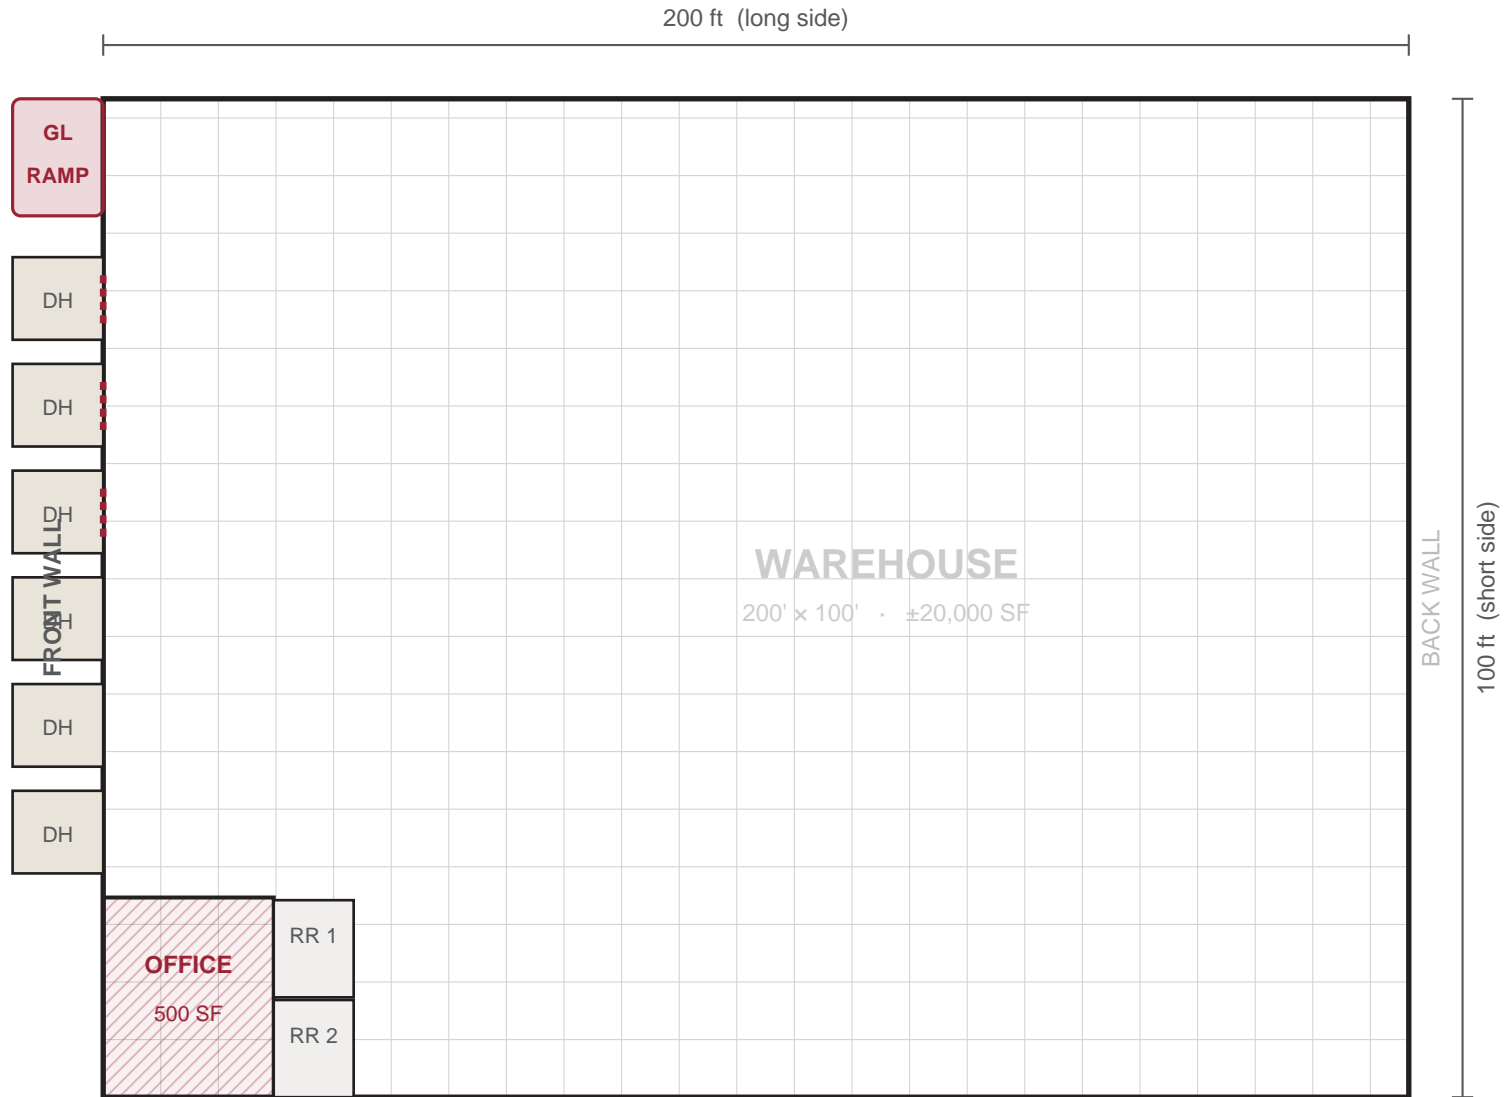

625 Space Park South — Building 12 | Site Plan

Office + restrooms

DH door (6 total · 3 with levelers)

GL ramp

Dock leveler

Schematic only · not to scale · office + all doors on short (100') front wall