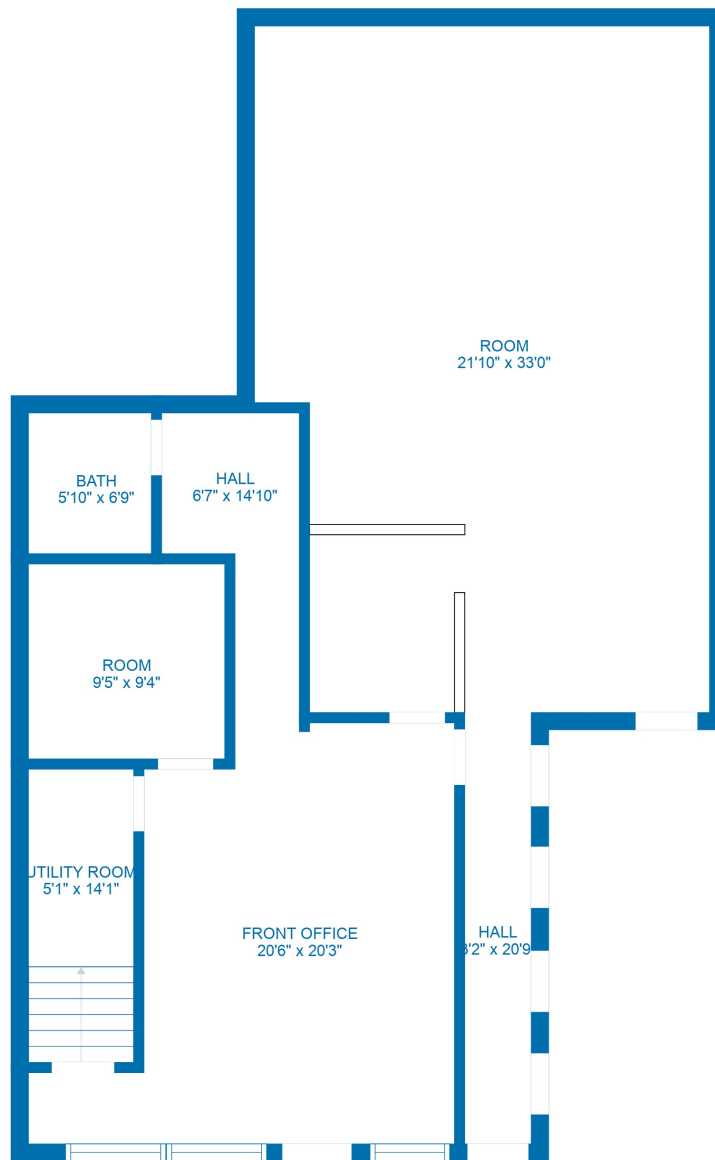

FLOOR 1

FLOOR 2

Estimated areas

GLA FLOOR 1: 1524 sq. ft, excluded 0 sq. ft  
 GLA FLOOR 2: 720 sq. ft, excluded 142 sq. ft  
 Total GLA 2244 sq. ft, total scanned area 2386 sq. ft

Estimated areas

GLA FLOOR 1: 1524 sq. ft, excluded 0 sq. ft  
GLA FLOOR 2: 720 sq. ft, excluded 142 sq. ft  
Total GLA 2244 sq. ft, total scanned area 2386 sq. ft

#### Estimated areas

GLA FLOOR 1: 1524 sq. ft, excluded 0 sq. ft  
 GLA FLOOR 2: 720 sq. ft, excluded 142 sq. ft  
 Total GLA 2244 sq. ft, total scanned area 2386 sq. ft

MEASUREMENTS ARE CALCULATED BY CUBICASA TECHNOLOGY. DEEMED HIGHLY RELIABLE BUT NOT GUARANTEED.