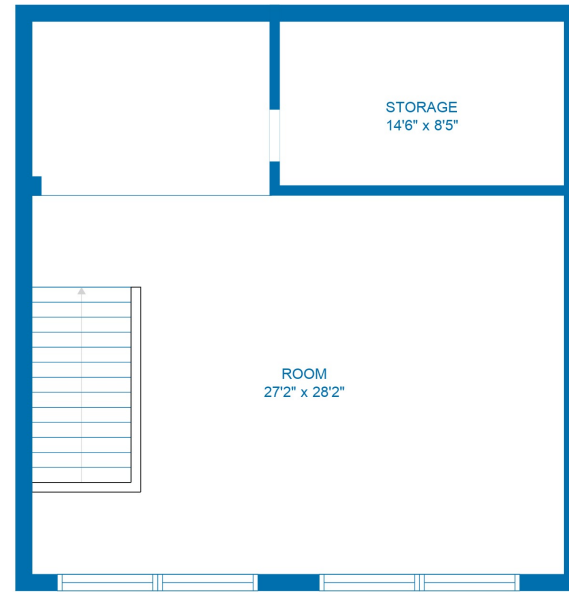

FLOOR 1

FLOOR 2

Estimated areas

GLA FLOOR 1: 1524 sq. ft, excluded 0 sq. ft  
 GLA FLOOR 2: 720 sq. ft, excluded 142 sq. ft  
 Total GLA 2244 sq. ft, total scanned area 2386 sq. ft

Estimated areas

GLA FLOOR 1: 1524 sq. ft, excluded 0 sq. ft  
GLA FLOOR 2: 720 sq. ft, excluded 142 sq. ft  
Total GLA 2244 sq. ft, total scanned area 2386 sq. ft

#### Estimated areas

GLA FLOOR 1: 1524 sq. ft, excluded 0 sq. ft  
 GLA FLOOR 2: 720 sq. ft, excluded 142 sq. ft  
 Total GLA 2244 sq. ft, total scanned area 2386 sq. ft

MEASUREMENTS ARE CALCULATED BY CUBICASA TECHNOLOGY. DEEMED HIGHLY RELIABLE BUT NOT GUARANTEED.