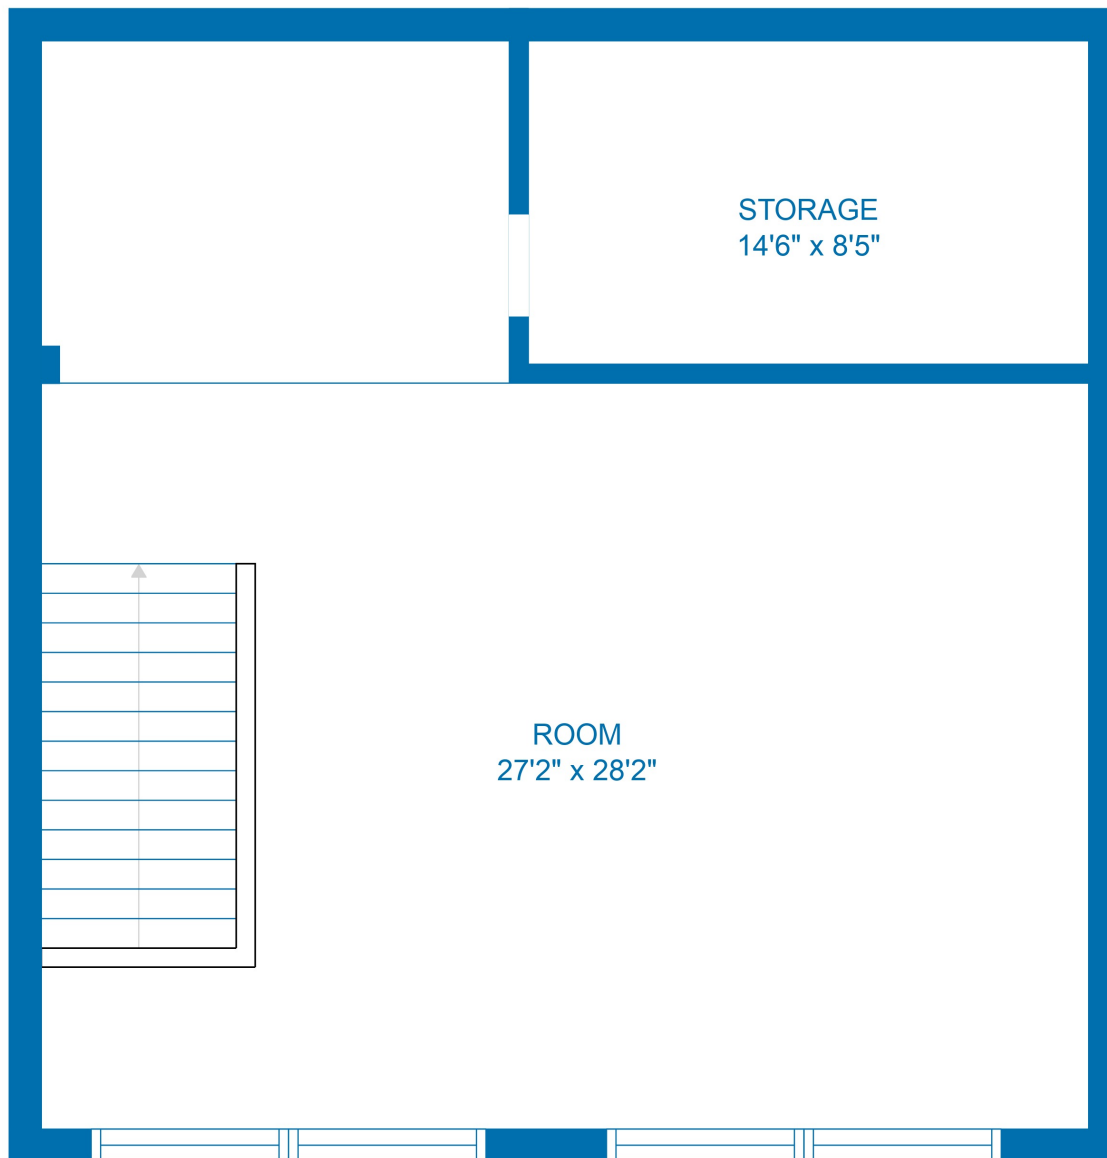

FLOOR 1

FLOOR 2

Estimated areas

GLA FLOOR 1: 1524 sq. ft, excluded 0 sq. ft  
 GLA FLOOR 2: 720 sq. ft, excluded 142 sq. ft  
 Total GLA 2244 sq. ft, total scanned area 2386 sq. ft

Estimated areas

GLA FLOOR 1: 1524 sq. ft, excluded 0 sq. ft  
GLA FLOOR 2: 720 sq. ft, excluded 142 sq. ft  
Total GLA 2244 sq. ft, total scanned area 2386 sq. ft

#### Estimated areas

GLA FLOOR 1: 1524 sq. ft, excluded 0 sq. ft  
 GLA FLOOR 2: 720 sq. ft, excluded 142 sq. ft  
 Total GLA 2244 sq. ft, total scanned area 2386 sq. ft

MEASUREMENTS ARE CALCULATED BY CUBICASA TECHNOLOGY. DEEMED HIGHLY RELIABLE BUT NOT GUARANTEED.