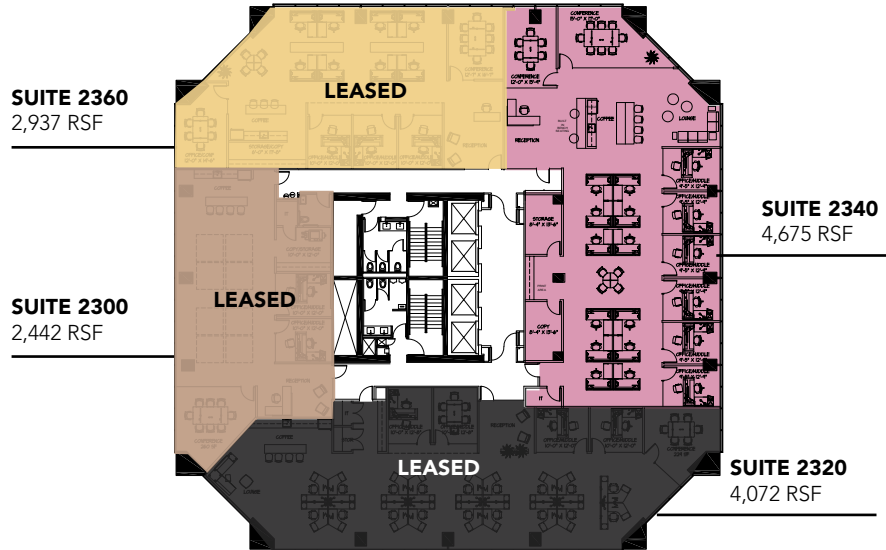

3300

NORTH CENTRAL

3300 N Central Avenue, Phoenix AZ 85012

23rd Floor Spec Suites

24th Floor Spec Suites

Tim Whittemore | Senior Director | +1 602 229 5931 | tim.whittemore@cushwake.com

Patrick Schrimsher | Director | +1 602 468 8529 | patrick.schrimsher@cushwake.com