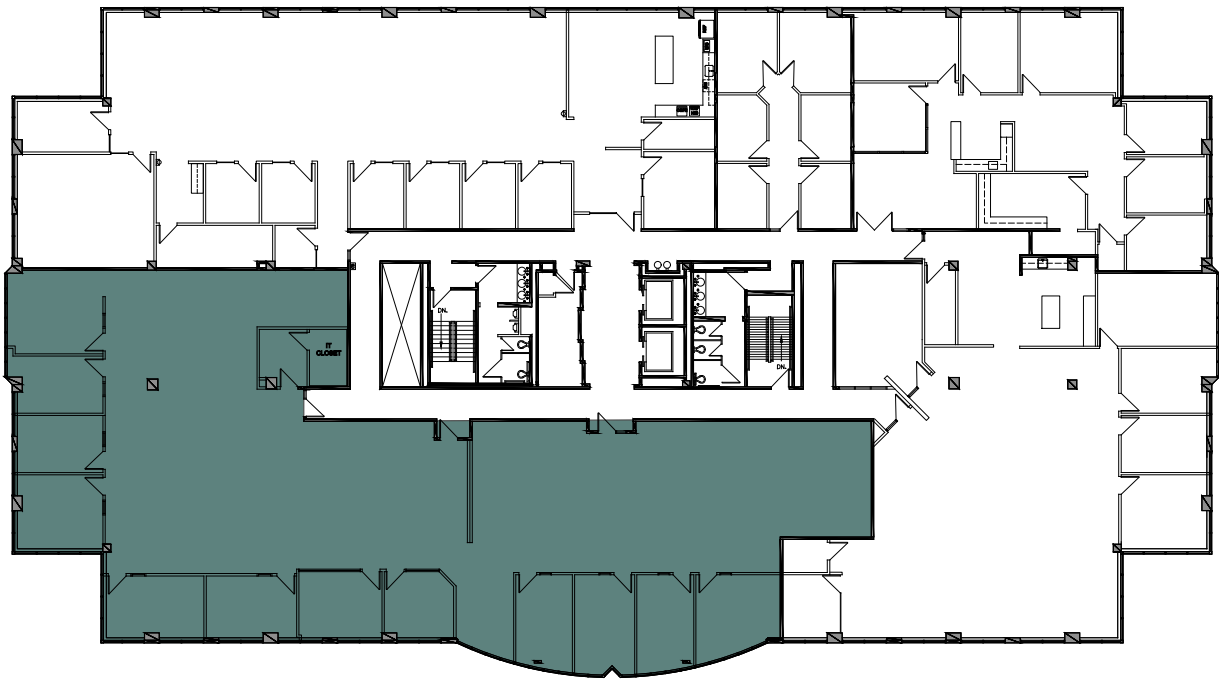

# Lighton Plaza I

7300 College Blvd., Overland Park, KS 66210

117,564 RSF building | 6 floors

7,549 RSF Suite 302

Patrick Meraz, CCIM  
+1 913 469 4622  
patrick.meraz@jll.com

RJ Trowbridge  
+1 913 469 4637  
rj.trowbridge@jll.com