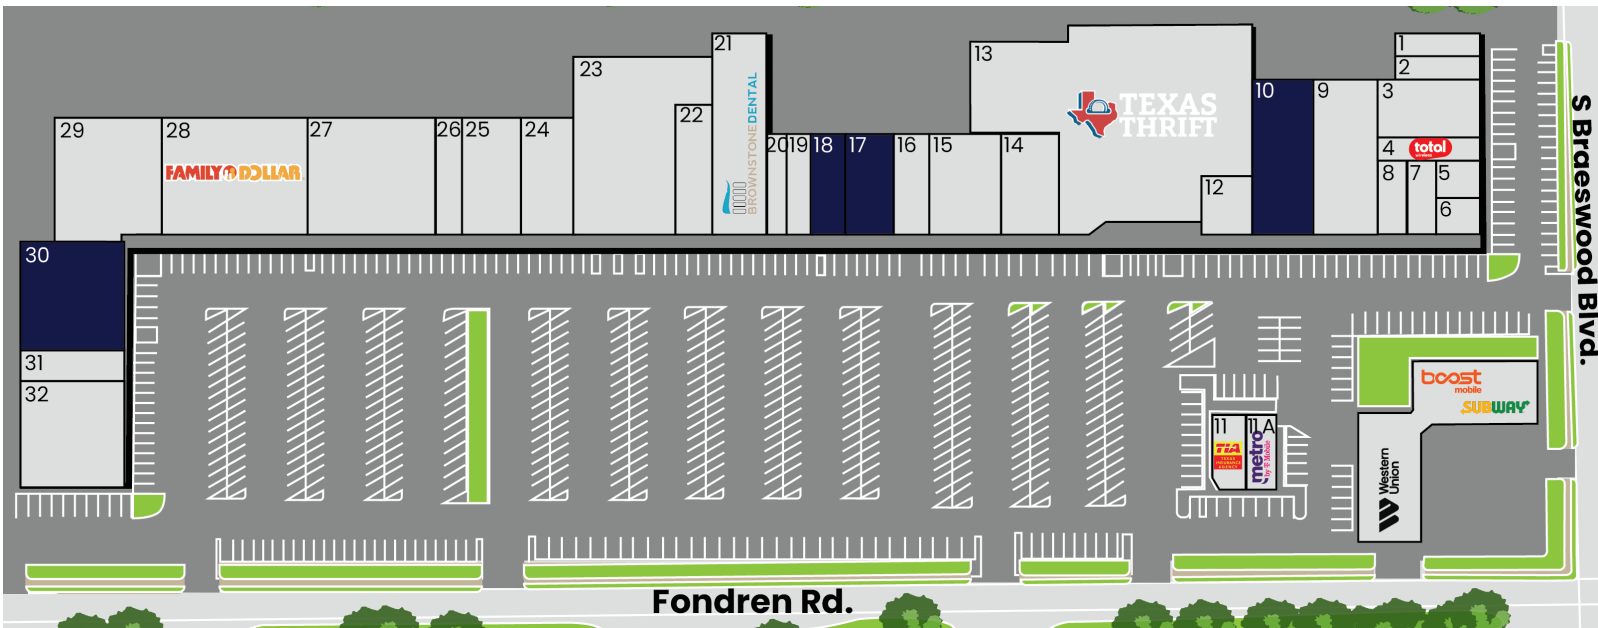

# Site Map

Tenant	Unit	Size (SF)
Alex's Tire Shop	7565	1,440
Smoker's Palace	7563	960
Retail	7555	3,440
Total by Verizon	7545	1,360
Retail	7535	1,200
iRepair	9702	1,200
Saba's Sandwiches	9704	1,200
Mexican Candy	9708	1,200
Little Learners Academy	9712	6,000
<b>&lt;VACANT&gt;</b>	<b>9720</b>	<b>6,210</b>
U Save Auto Insurance	9722	1,596
Xclusive Trading, LLC	9722-A	1,592
MHLV Dance Studio	9730 - 9740	2,966
Texas Thrift Stores	9750	30,000
Southwest Cycleries	9760	4,265
Luxe Beauty Supply	9770 & 9780	5,000
Right Step Medical	9790	2,200

Tenant	Unit	Size (SF)
<b>&lt;VACANT&gt;</b>	<b>9800</b>	<b>3,200</b>
<b>&lt;VACANT&gt;</b>	<b>9810</b>	<b>2,000</b>
Foxy Nails	9820	1,600
Hair Braiding Salon	9822	9,76
Brownstone Dental	9824	5,064
Bayou Pawn	9830	4,700
Black Friday Deals	9840	15,000
Arrogant Butcher	9846	4,000
La Moreliana #4	9846-B & 9848	5,200
Barbershop	9856	1,481
Exotic Home Furniture	9864	10,000
Family Dollar Stores	9890	12,170
Anna's Reception Hall	9900	9,940
<b>&lt;VACANT&gt;</b>	<b>9940</b>	<b>7,926</b>
Variedades Guatemala	9944	1,875
SGT Washeteria	9950	6,680