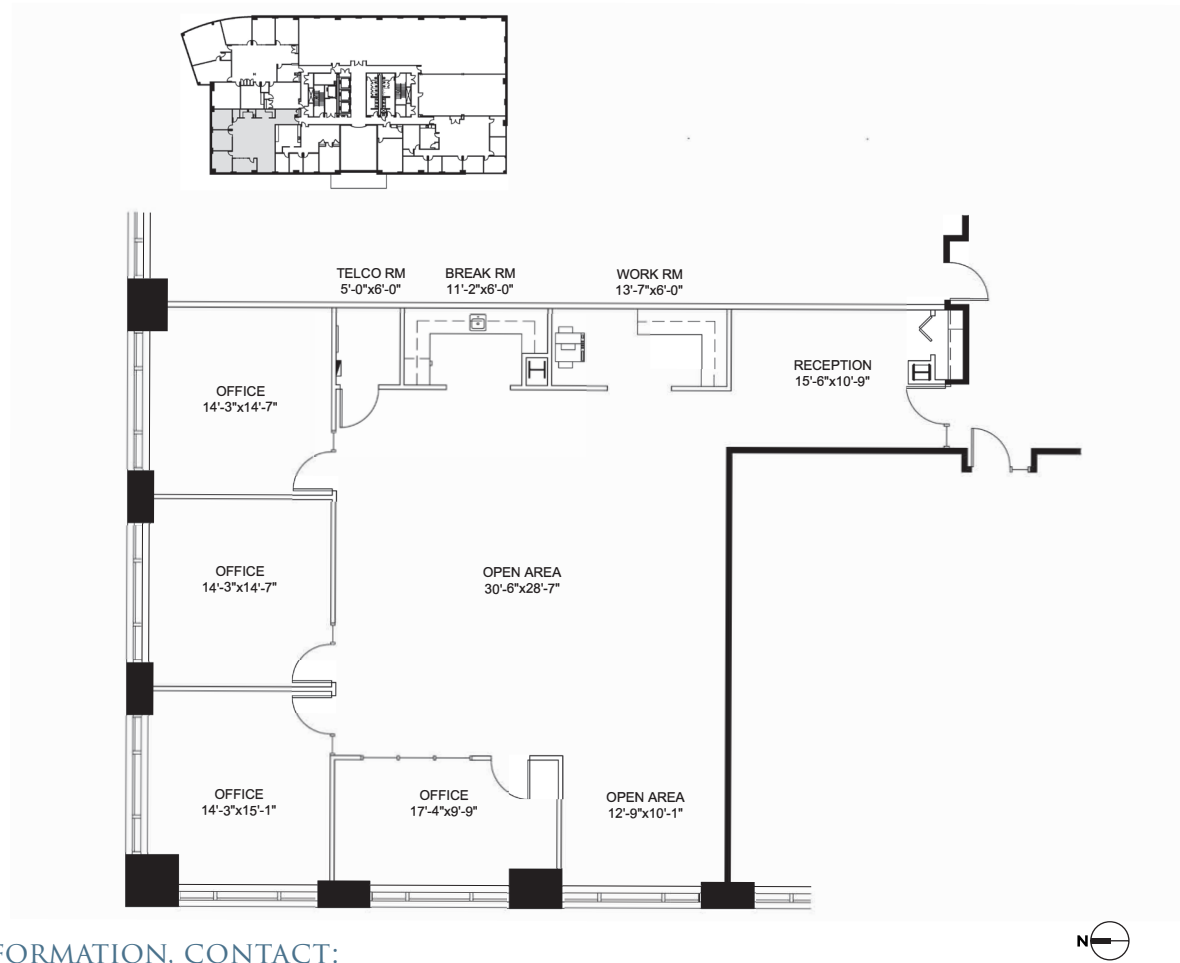

THE
CORPORATE
CENTER
OF NORTHBROOK

1033 Skokie Boulevard Suite 210 | 2,816 RSF

FOR MORE INFORMATION, CONTACT:

DOUG SHEHAN
+1 773 458 1382
doug.shehan@jll.com

JULIE KOELZER
+1 773 632 1049
julie.koelzer@jll.com