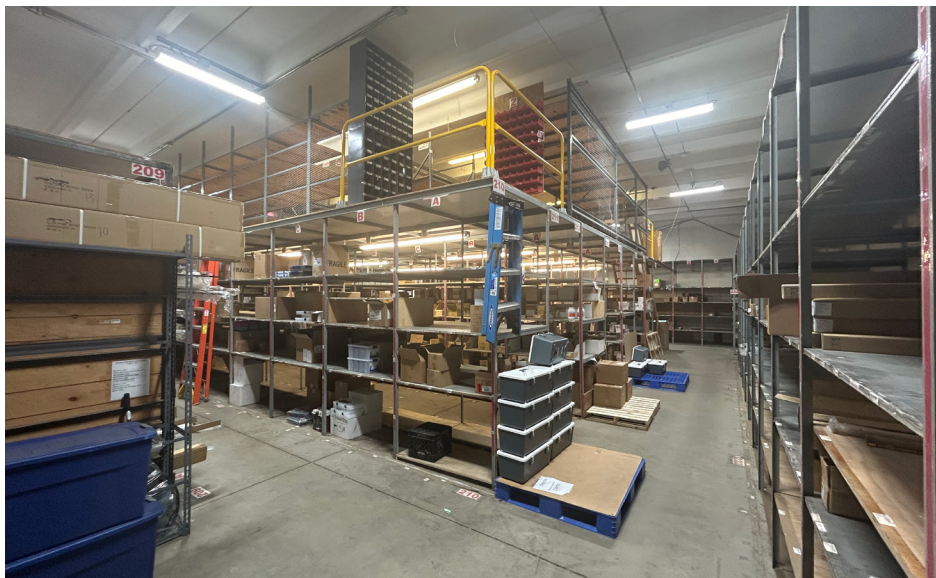

PROPERTY INFORMATION

- + 15,786 SF Building
- + Drive-Ins: 1 - 12'x14'
- + Docks: 1
- + Building Height: 16'
- + Zoning: Light Industrial
- + Acres: 1.92 AC
- + PPN: 0200051141047 (Lorain County)

\$415,000

Purchase Price

15,786 SF Building
1744 Iowa Avenue | Lorain, Ohio 44052

For Sale

Interior Photos

15,786 SF Building
1744 Iowa Avenue | Lorain, Ohio 44052

For Sale

Location & Demographics

QUICK DEMOGRAPHIC STATS 5 MILE RADIUS