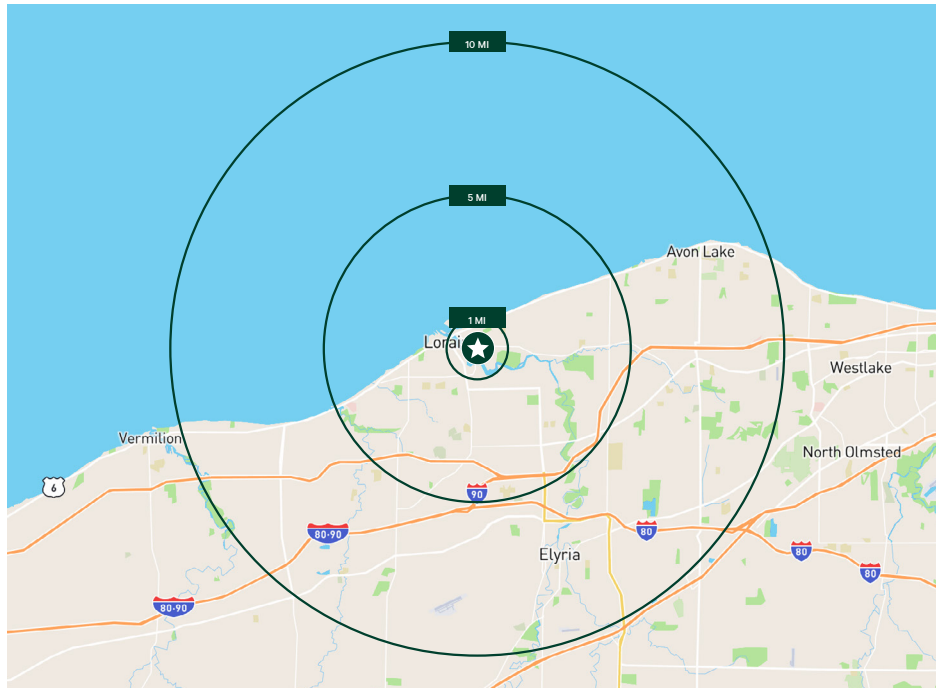

15,786 SF Building For Sale

1744 Iowa Avenue
Lorain, Ohio 44052

Purchase Opportunity

15,786 SF Building

1744 Iowa Avenue | Lorain, Ohio 44052

For Sale

Opportunity Overview

LOCATION INFORMATION

- + Located within 5 miles of I-90, and near the Route 2 & I-80 (Ohio Turnpike)
- + Situated between US 6 and OH SR 57
- + Lorain County Opportunity Zone: 39093023000, which may be eligible for preferential tax treatment
- + A 35-minute drive (23 miles) to Cleveland and Cleveland-Hopkins International Airport

Purchase Price

15,786 SF Building
1744 Iowa Avenue | Lorain, Ohio 44052

For Sale

Interior Photos

15,786 SF Building
1744 Iowa Avenue | Lorain, Ohio 44052

For Sale

Location & Demographics

QUICK DEMOGRAPHIC STATS 5 MILE RADIUS

88,456
2024 POPULATION

75,236
DAYTIME POPULATION

36,831
2024 HOUSEHOLDS

60,911
POPULATION 25 & OVER

\$70,068
2024 AVERAGE
HOUSEHOLD INCOME

2,187
2024 BUSINESSES

Contact Us

Mike Petrigan, SIOR
Senior Vice President
+1 216 695 6356
mike.petrigan@cbre.com