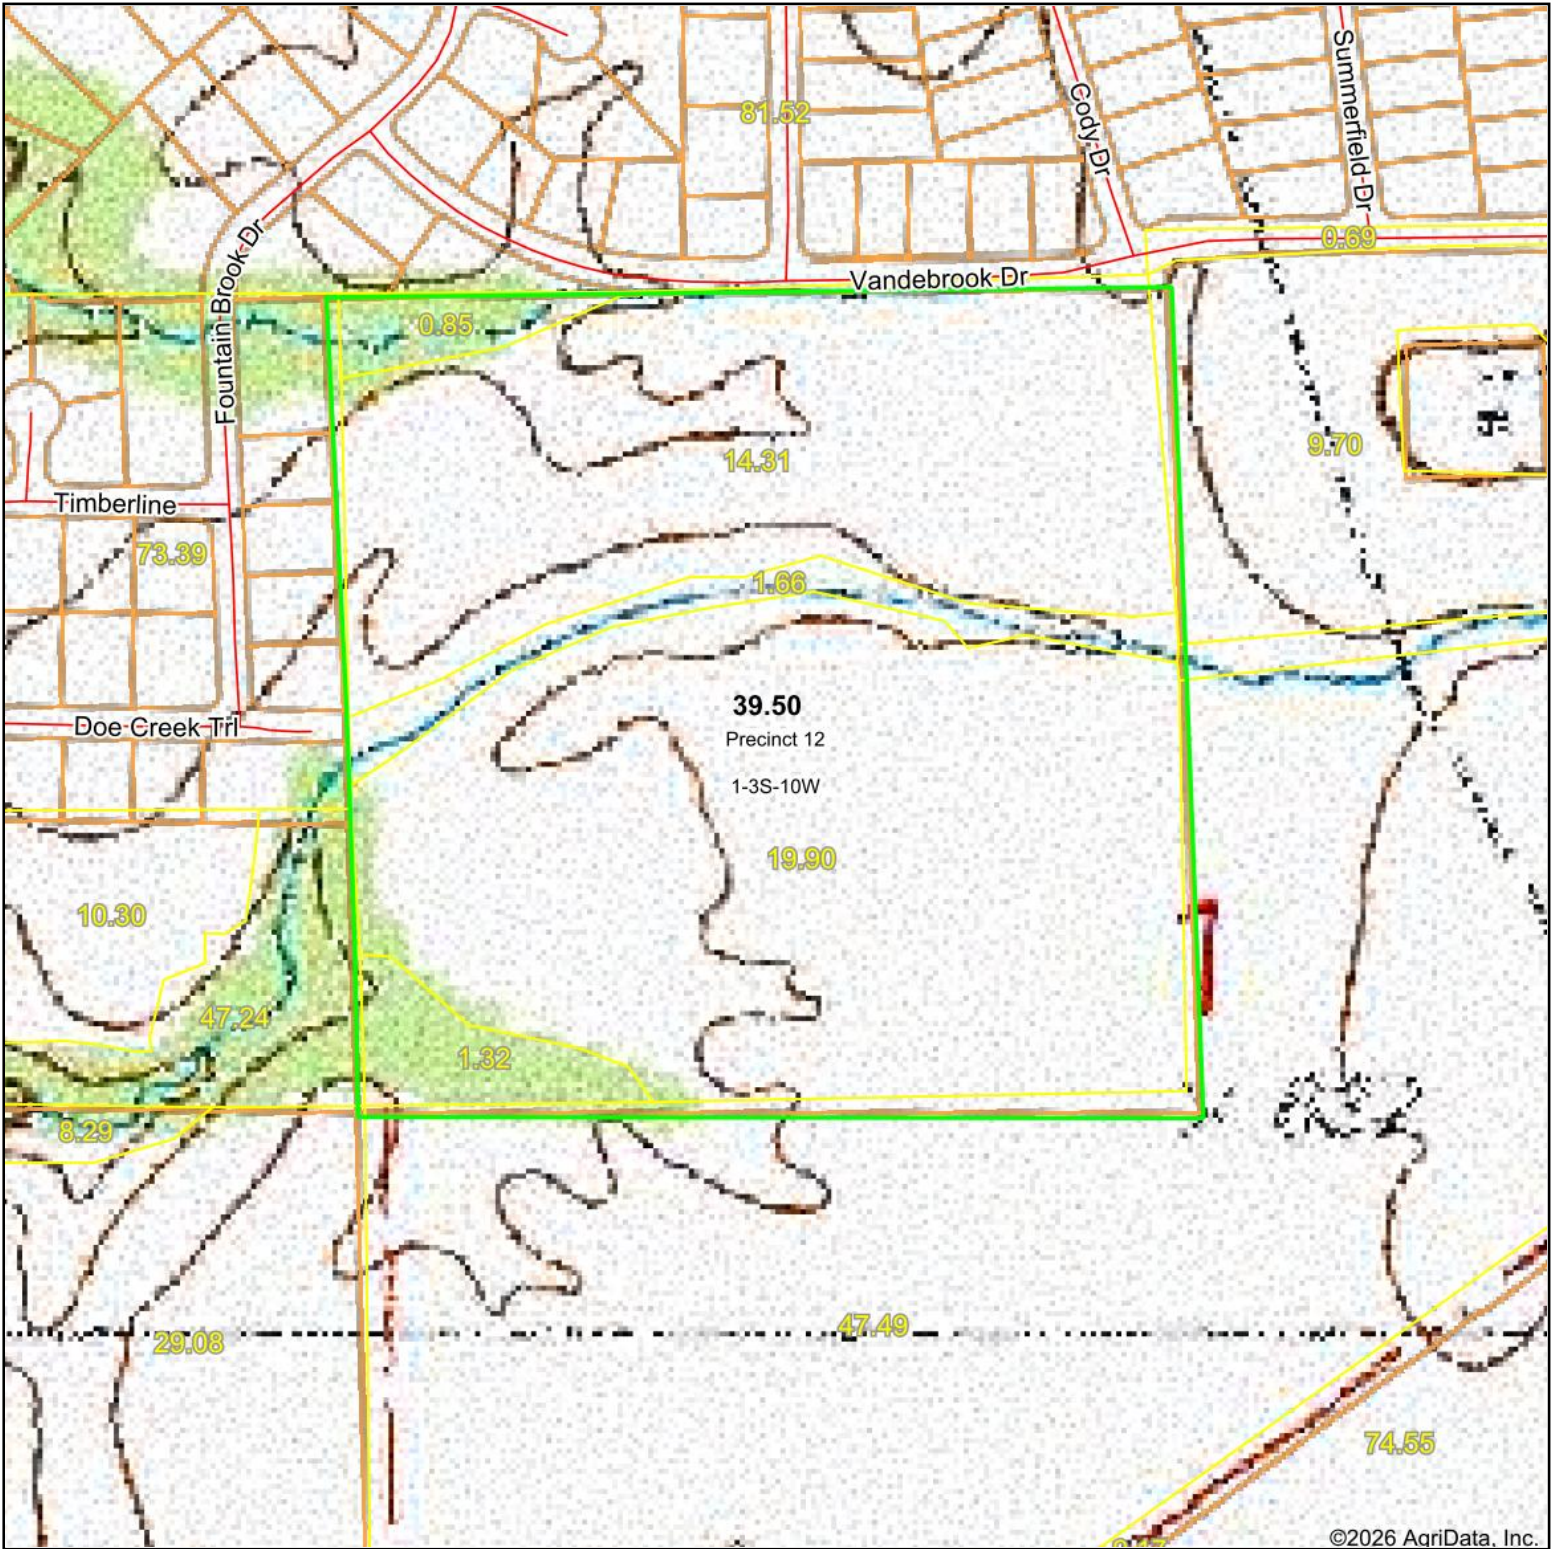

# Topography Map

Map Center: 38° 18' 17.88, -90° 9' 27.32

**1-3S-10W**  
**Monroe County**  
**Illinois**

4/22/2026

Maps Provided By:

© AgriData, Inc. 2025 www.AgriDataInc.com