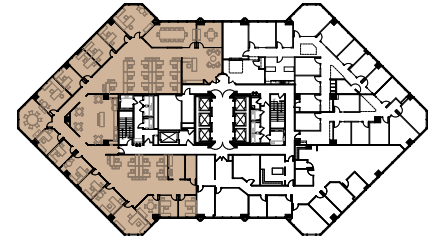

Piedmont

CENTER

3575 Piedmont Road NE

KEY PLAN

15

SUITE 830
9,283 RSF

Owned by
CP Group

Leased by
STREAM