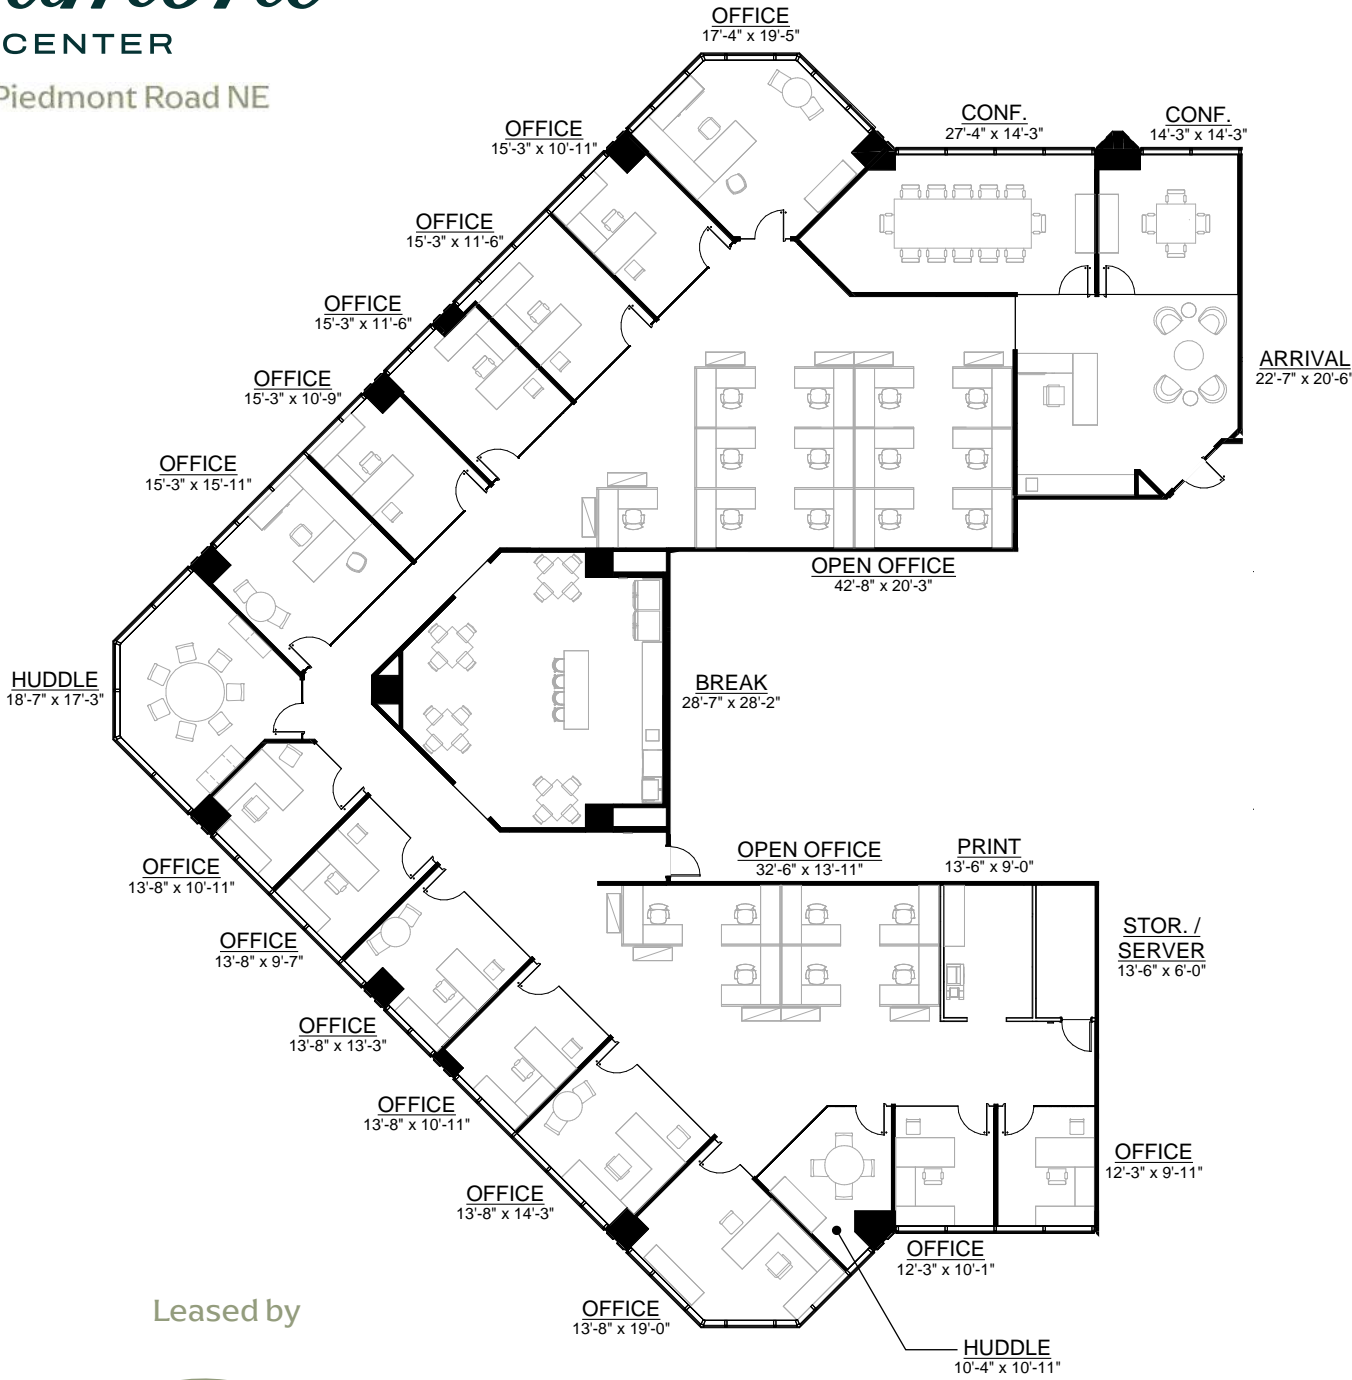

Piedmont

CENTER

3575 Piedmont Road NE

KEY PLAN

15

SUITE 830
9,283 RSF

Owned by
CP Group

Leased by
STREAM