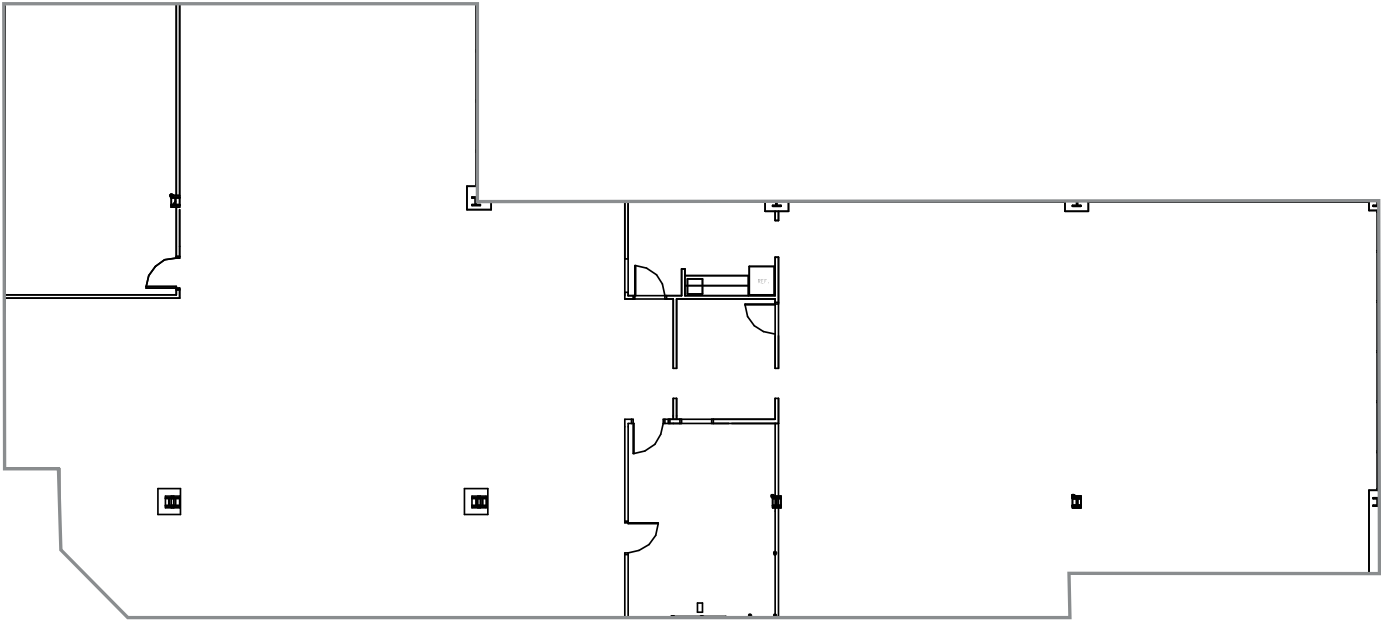

4625 CREEKSTONE

4625 Creekstone Drive | Durham
Suites 140 | 7,147 RSF

Disclaimer: The above floor plan is not to scale. The available space shown is believed to be correct but is subject to change.

CLARA RIENHOFF | 919-875-6614
CLARA.RIENHOFF@HIGHWOODS.COM