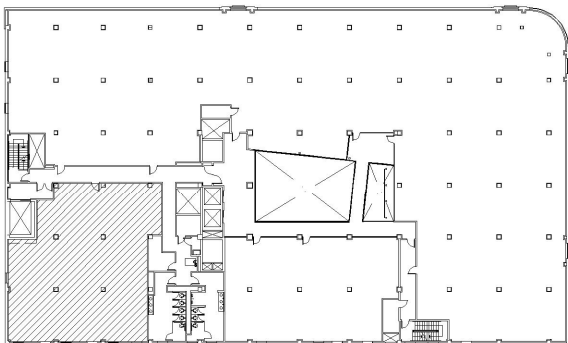

USEABLE AREA: 3,213 SF
RENTABLE AREA: 3,599 SF

 BUILDING KEY
NO SCALE

517-903-EYDE (3933)