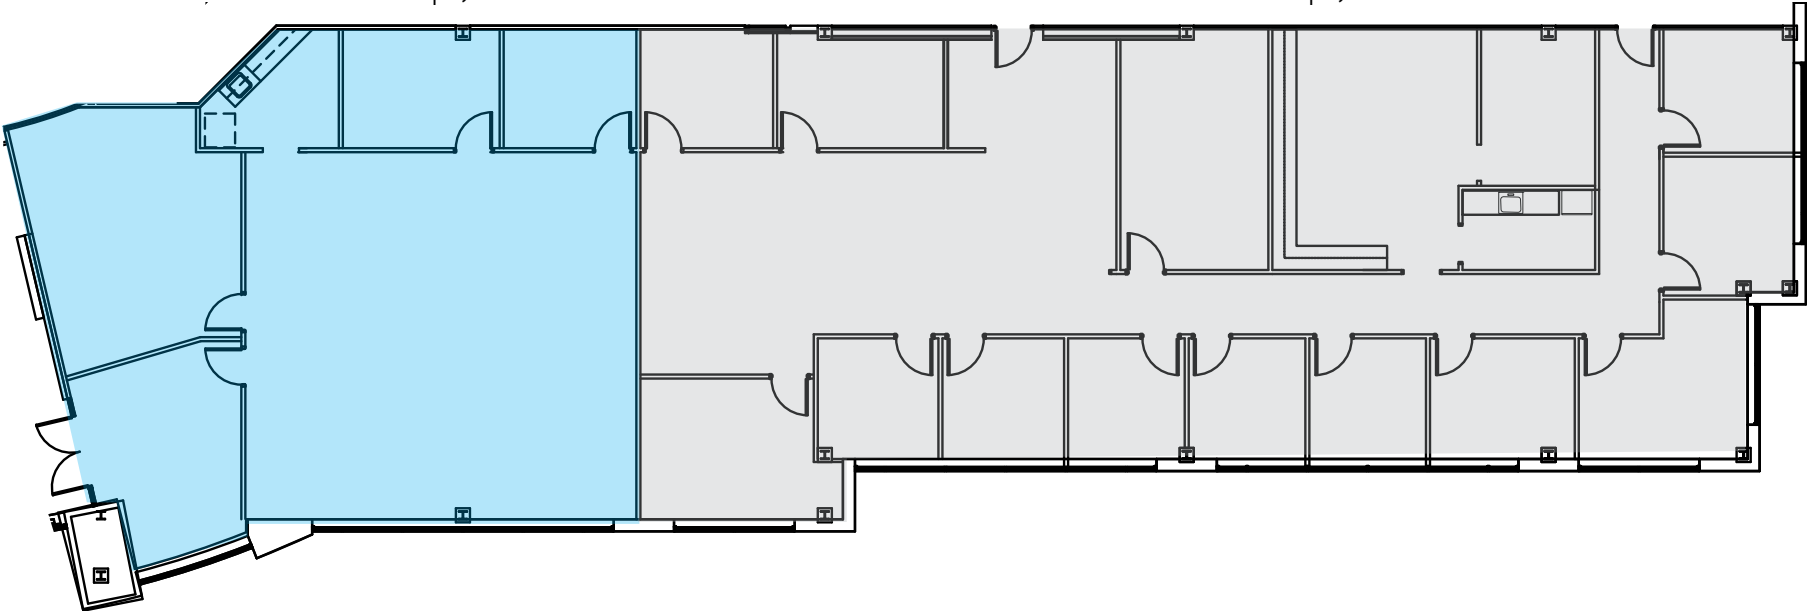

4000 CENTREGREEN

CentreGreen Two | Cary

Suite 180 & 190 | 6,259 RSF

Suite 190 | 2,192 SF

Suite 180 | 4,067 SF

Disclaimer: The above floor plan is not to scale. The available space shown is a representative layout.