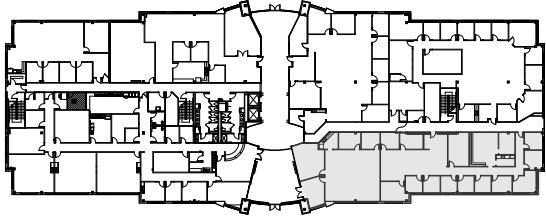

4000 CENTREGREEN

CentreGreen Two | Cary

Suite 180 & 190 | 6,259 RSF

Suite 190 | 2,192 SF

Suite 180 | 4,067 SF

Disclaimer: The above floor plan is not to scale. The available space shown is a representative layout.