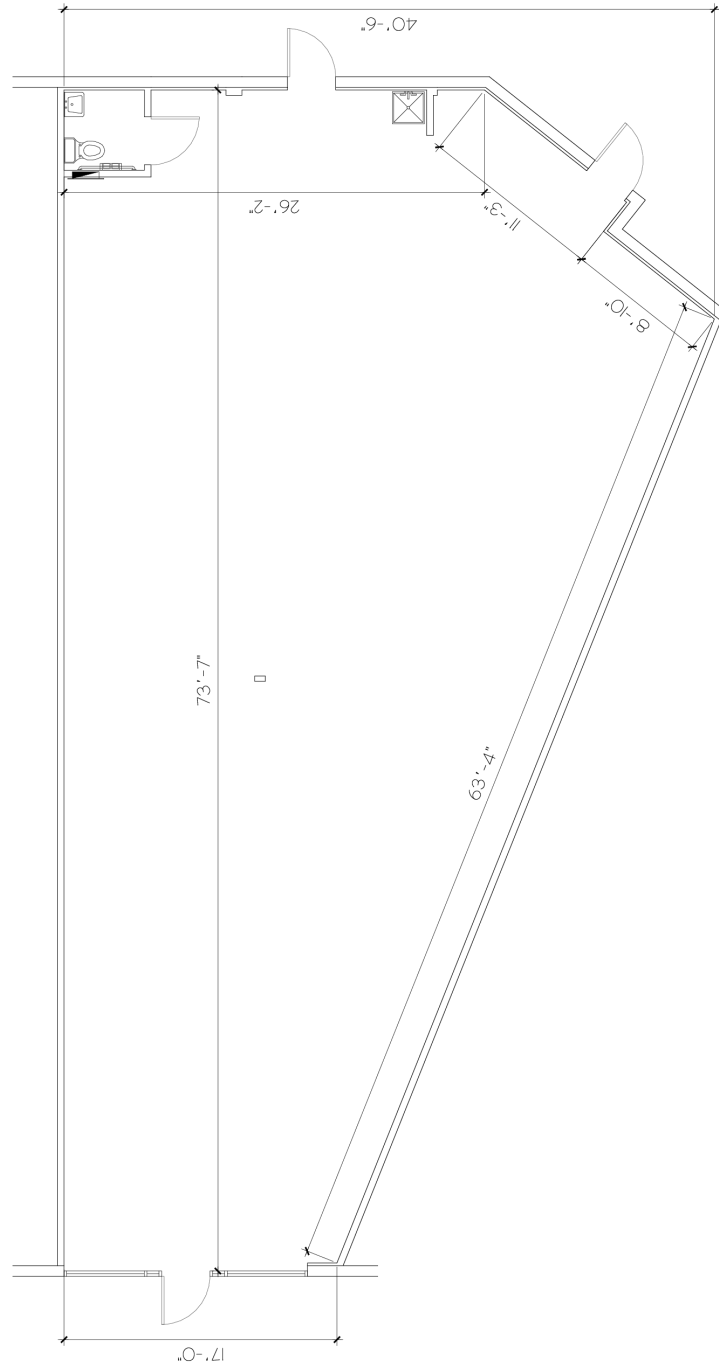

Floor Plans

Suite 213 | 2,303± SF

**For further
information**

Lisa Bailey, SIOR
Principal
+1 407 440 6645
lisa.bailey@avisonyoung.com

avisonyoung.com