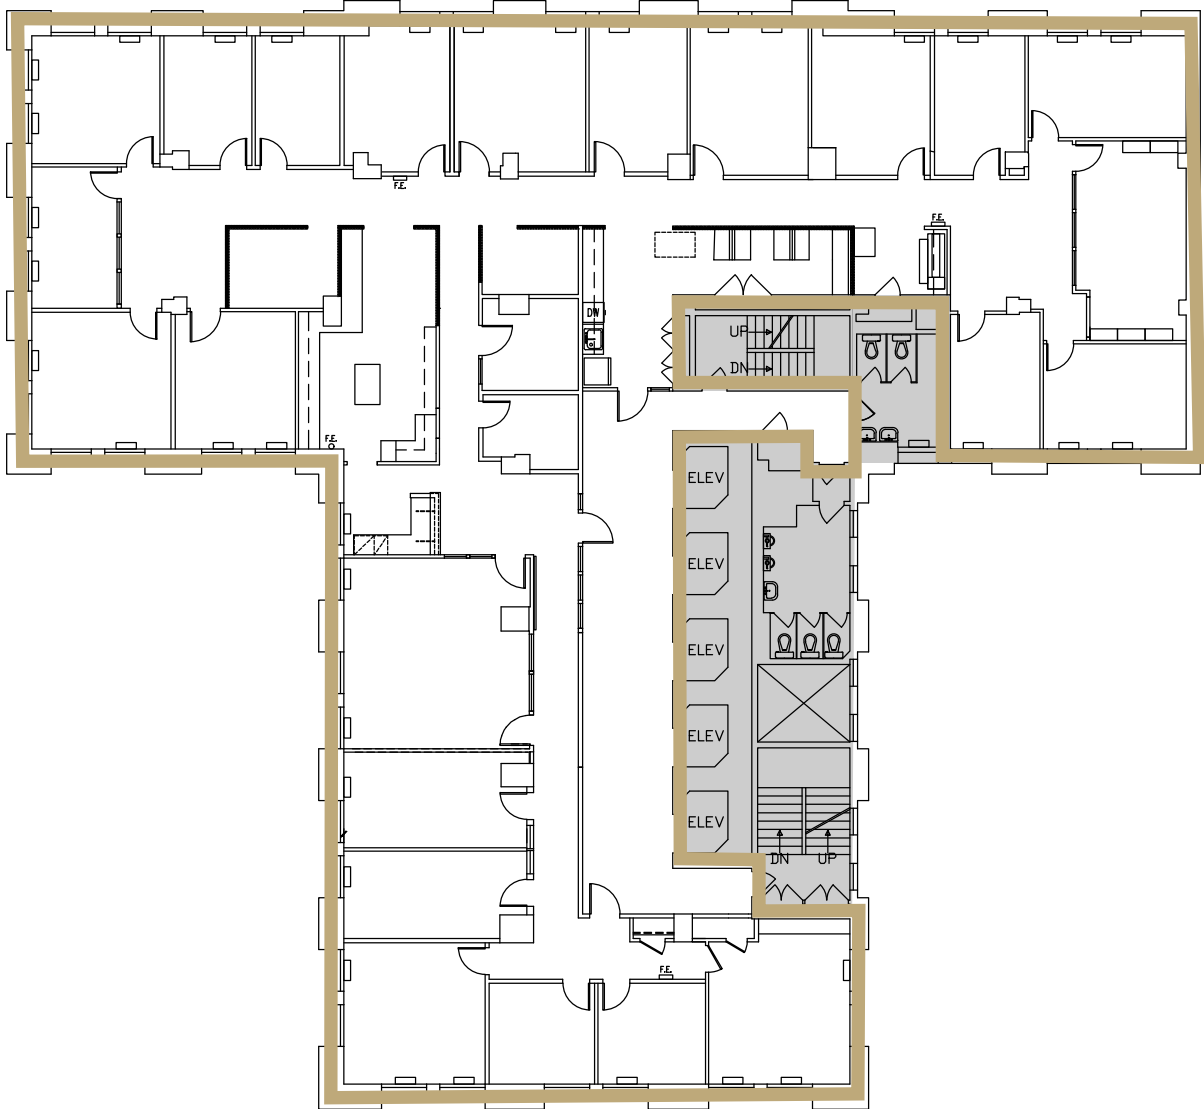

SEATTLE TOWER

1218 3RD AVENUE · SEATTLE, WA 98101

FLOOR 16

8,365 RSF

Available immediately

VIRTUAL TOUR

CLICK TO VIEW

CLEITA HARVEY