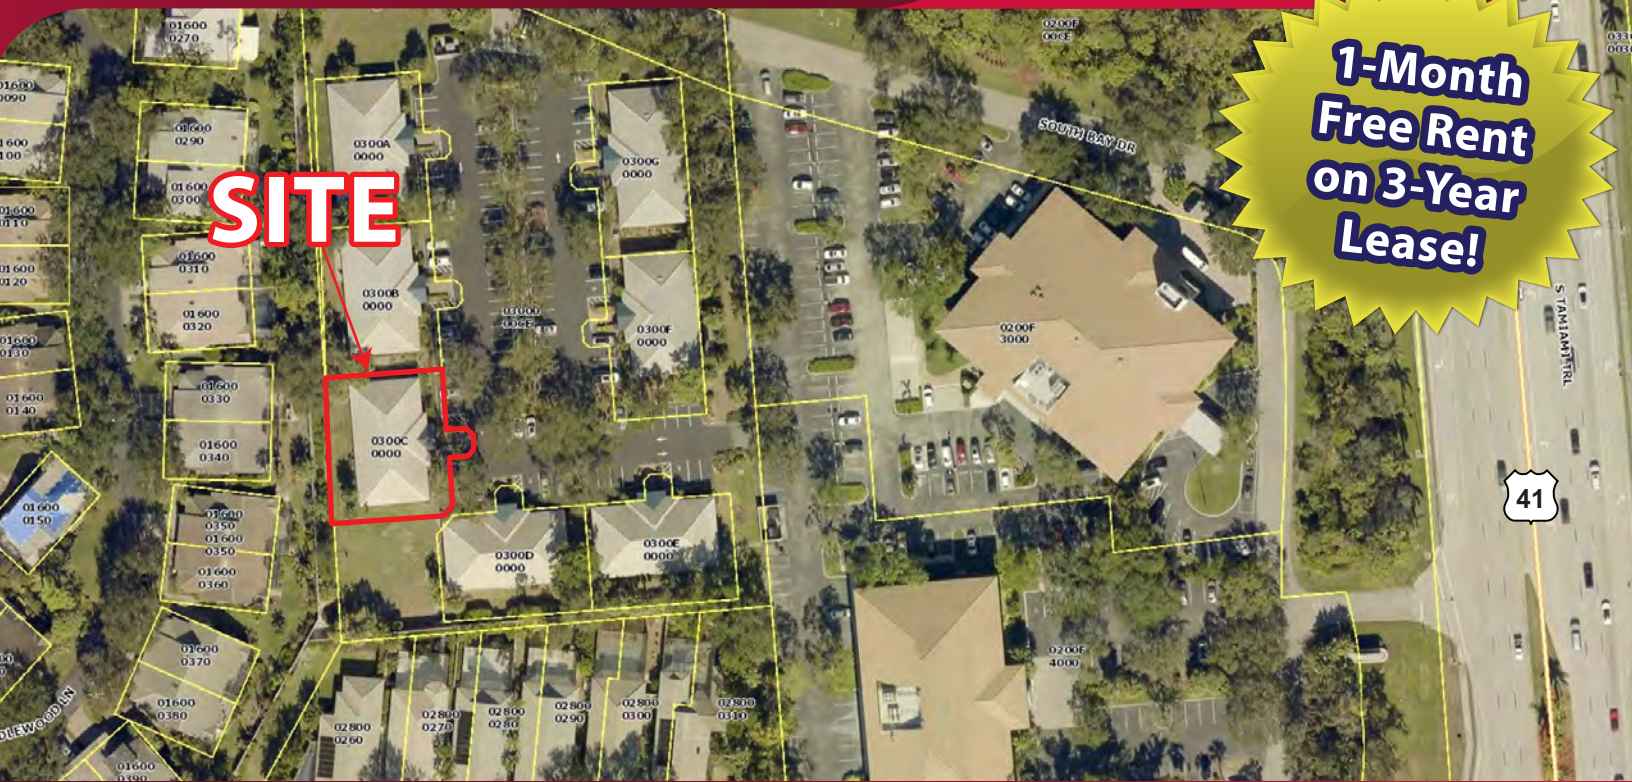

FOR LEASE

BONITA BAY PROFESSIONAL COURT

3541 BONITA BAY BLVD, BONITA SPRINGS, FL 34134

**1-Month
Free Rent
on 3-Year
Lease!**

- **AVAILABLE:** 3,478 SF
- **LEASE RATE:** \$6,000 / Mo. Gross

PROPERTY FEATURES

- Office / Medical Condo Available For Lease
- Perfect for Attorney, Therapist, Title Office, & More!
- Ten (10) Private Offices
- Three (3) Restrooms
- Park Like Landscaping
- Zoned PUD (Planned Unit Development)

Situated in a superior location that provides instant access to US 41, I-75, Southwest Florida International Airport, and a variety of shopping and dining. A few minutes from Bonita Bay Executive Center is some of the finest shopping in Southwest Florida - Coconut Point, Mercato, and Waterside to name a few. World class dining also available such as Ruth Chris Steakhouse, Carrabba's, Outback, and many notable local eateries about.