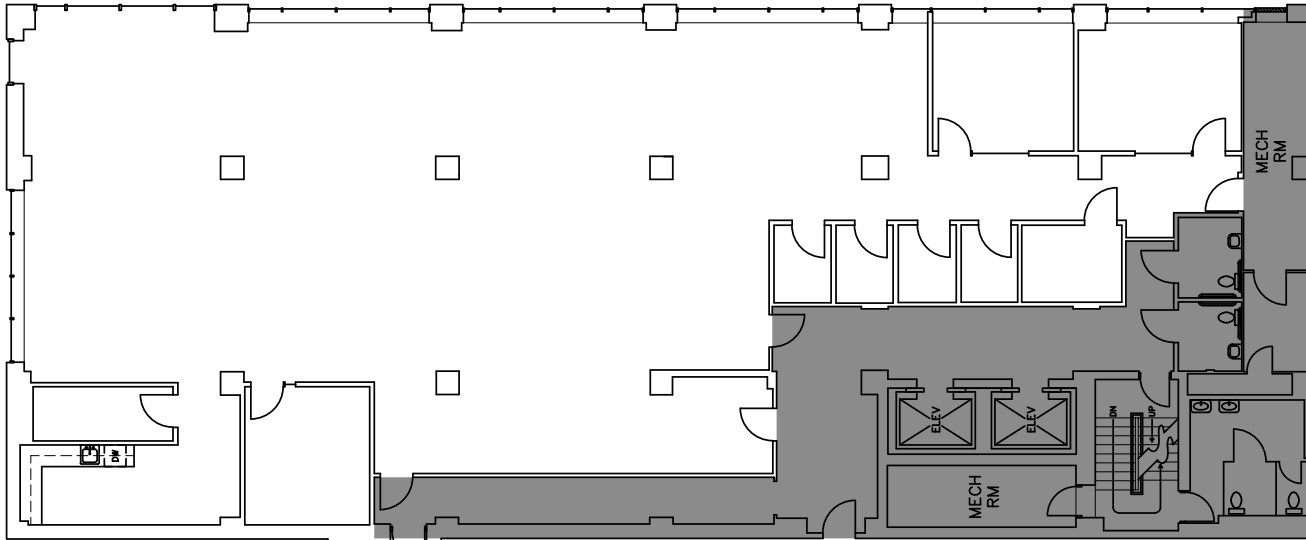

SUITE 400 - 4,932 SF

SUITE HIGHLIGHTS:

- Full floor
- Open office
- 4 phone rooms
- 2 conference rooms
- Breakroom
- IT closet
- Abundant natural light
- Direct access to garage

CLICK OR SCAN  
FOR 360°  
VIRTUAL TOUR