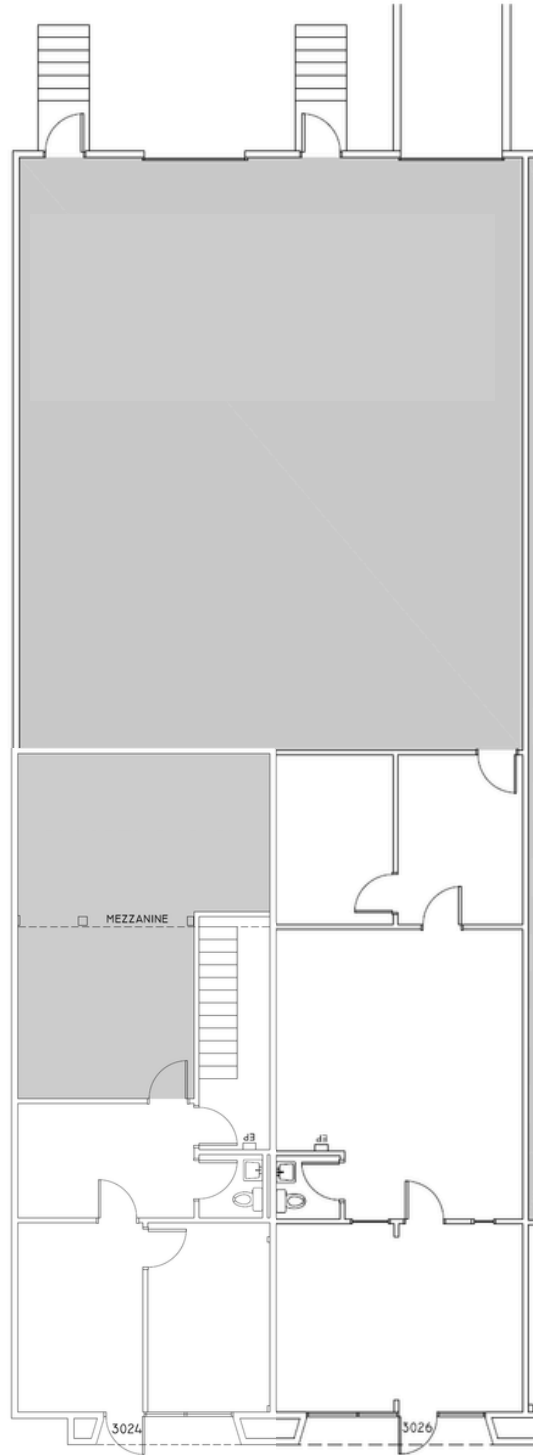

SPACE AVAILABLE

3024 - 3052 Miller Road
Suites 3024 - 3026 | Lithonia, GA 30038

For more information, please contact:

RECE MOORE

Office: (404) 574 - 6311
Cell: (770) 861 - 8140
rmoore@apexindustrialre.com

CLARK OWEN

Office: (404) 595 - 1553
Cell: (706) 474 - 3727
cowen@apexindustrialre.com

Although the information contained therein was provided from sources believed to be reliable, Apex Industrial makes no representation, expressed or implied, as to its accuracy and said information is subject to errors, omissions or changes.