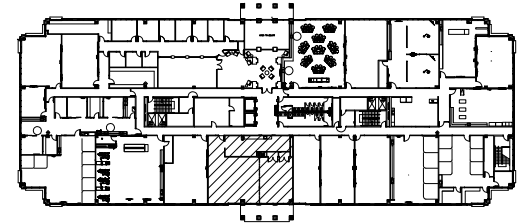

DESERT CANYON

200

2421 West Peoria Avenue, Phoenix, Arizona

SUITE 250
±2,614 SF

NEWMARK

Brett Abramson
t 602-803-6604
brett.abramson@nrmk.com

Chris Beall
t 602-459-5634
chris.beall@nrmk.com

The information contained herein has been obtained from sources deemed reliable but has not been verified and no guarantee, warranty or representation, either express or implied, is made with respect to such information. Terms of sale or lease and availability are subject to change or withdrawal without notice.