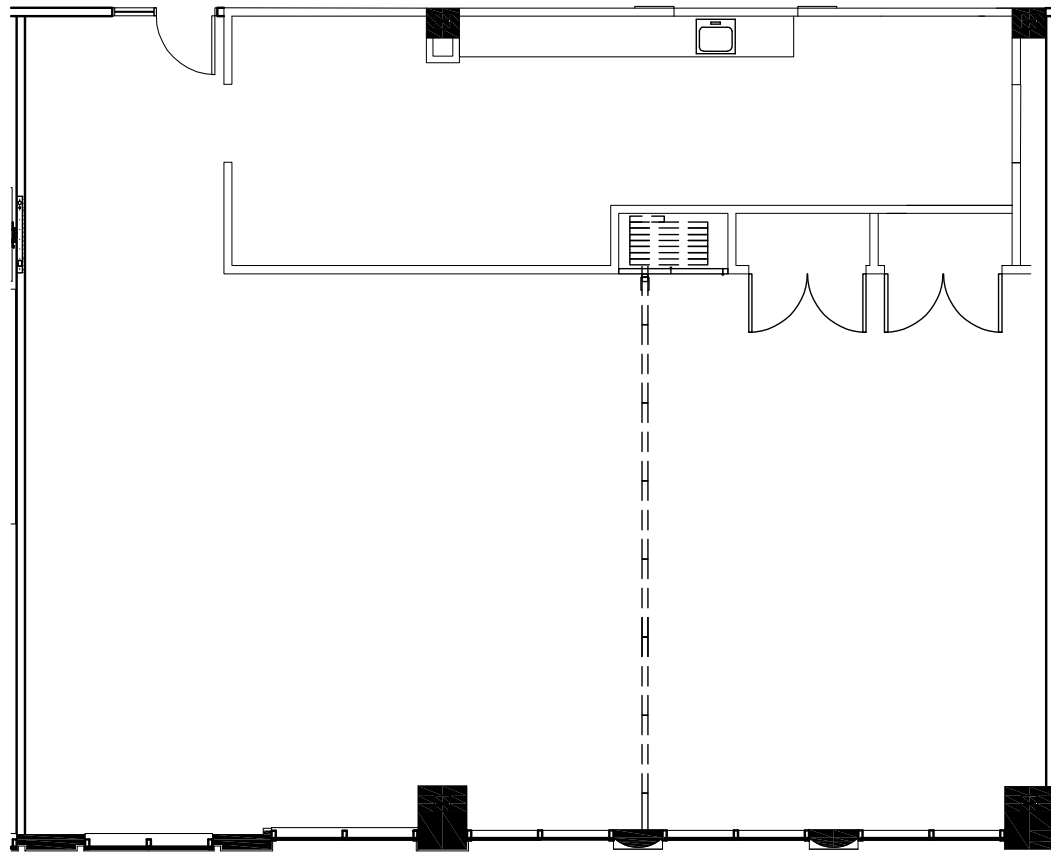

DESERT CANYON

200

2421 West Peoria Avenue, Phoenix, Arizona

SUITE 250
±2,614 SF

NEWMARK

Brett Abramson
t 602-803-6604
brett.abramson@nrmk.com

Chris Beall
t 602-459-5634
chris.beall@nrmk.com

The information contained herein has been obtained from sources deemed reliable but has not been verified and no guarantee, warranty or representation, either express or implied, is made with respect to such information. Terms of sale or lease and availability are subject to change or withdrawal without notice.