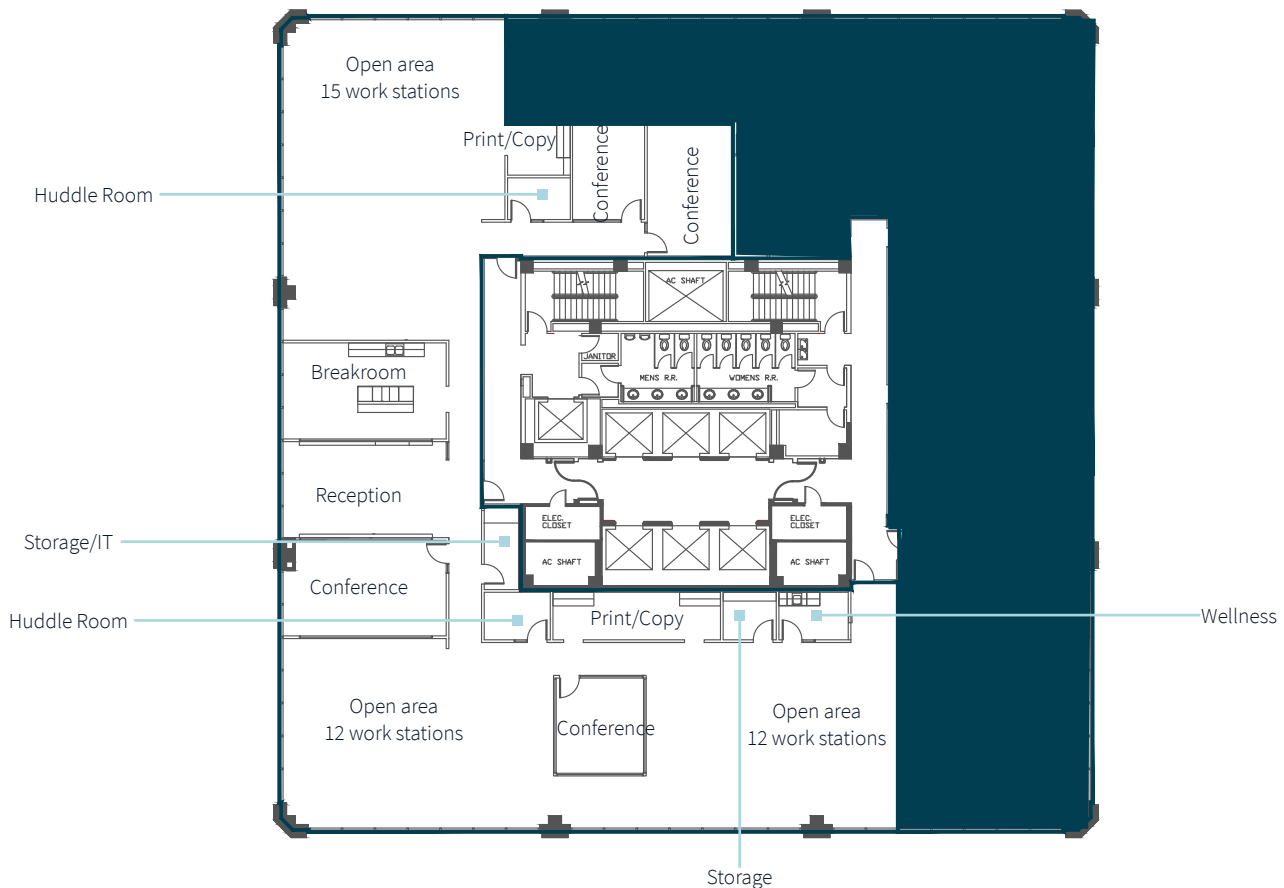

200 W. Forsyth

Suite 1520
8,416 s.f.

Former Engineering Firm - Furniture available

Mack Keasler
Senior Associate
mack.keasler@jll.com
+1 904 559 3902