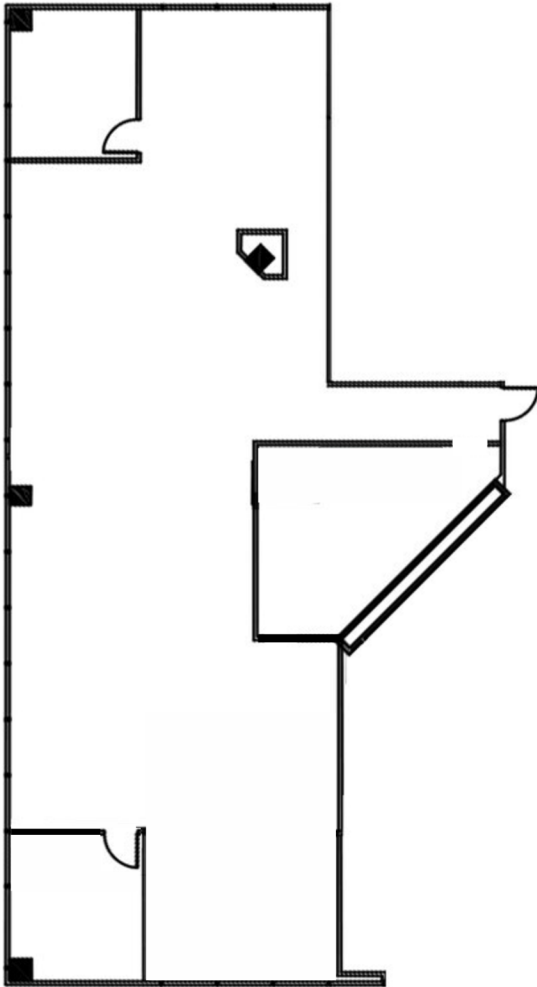

FOR LEASE | OFFICE | 12603 Southwest Freeway

 SUITE 590
3,251 Square Feet

MATT EASTERLING
7 13.325.4112
measterling@landparkco.com