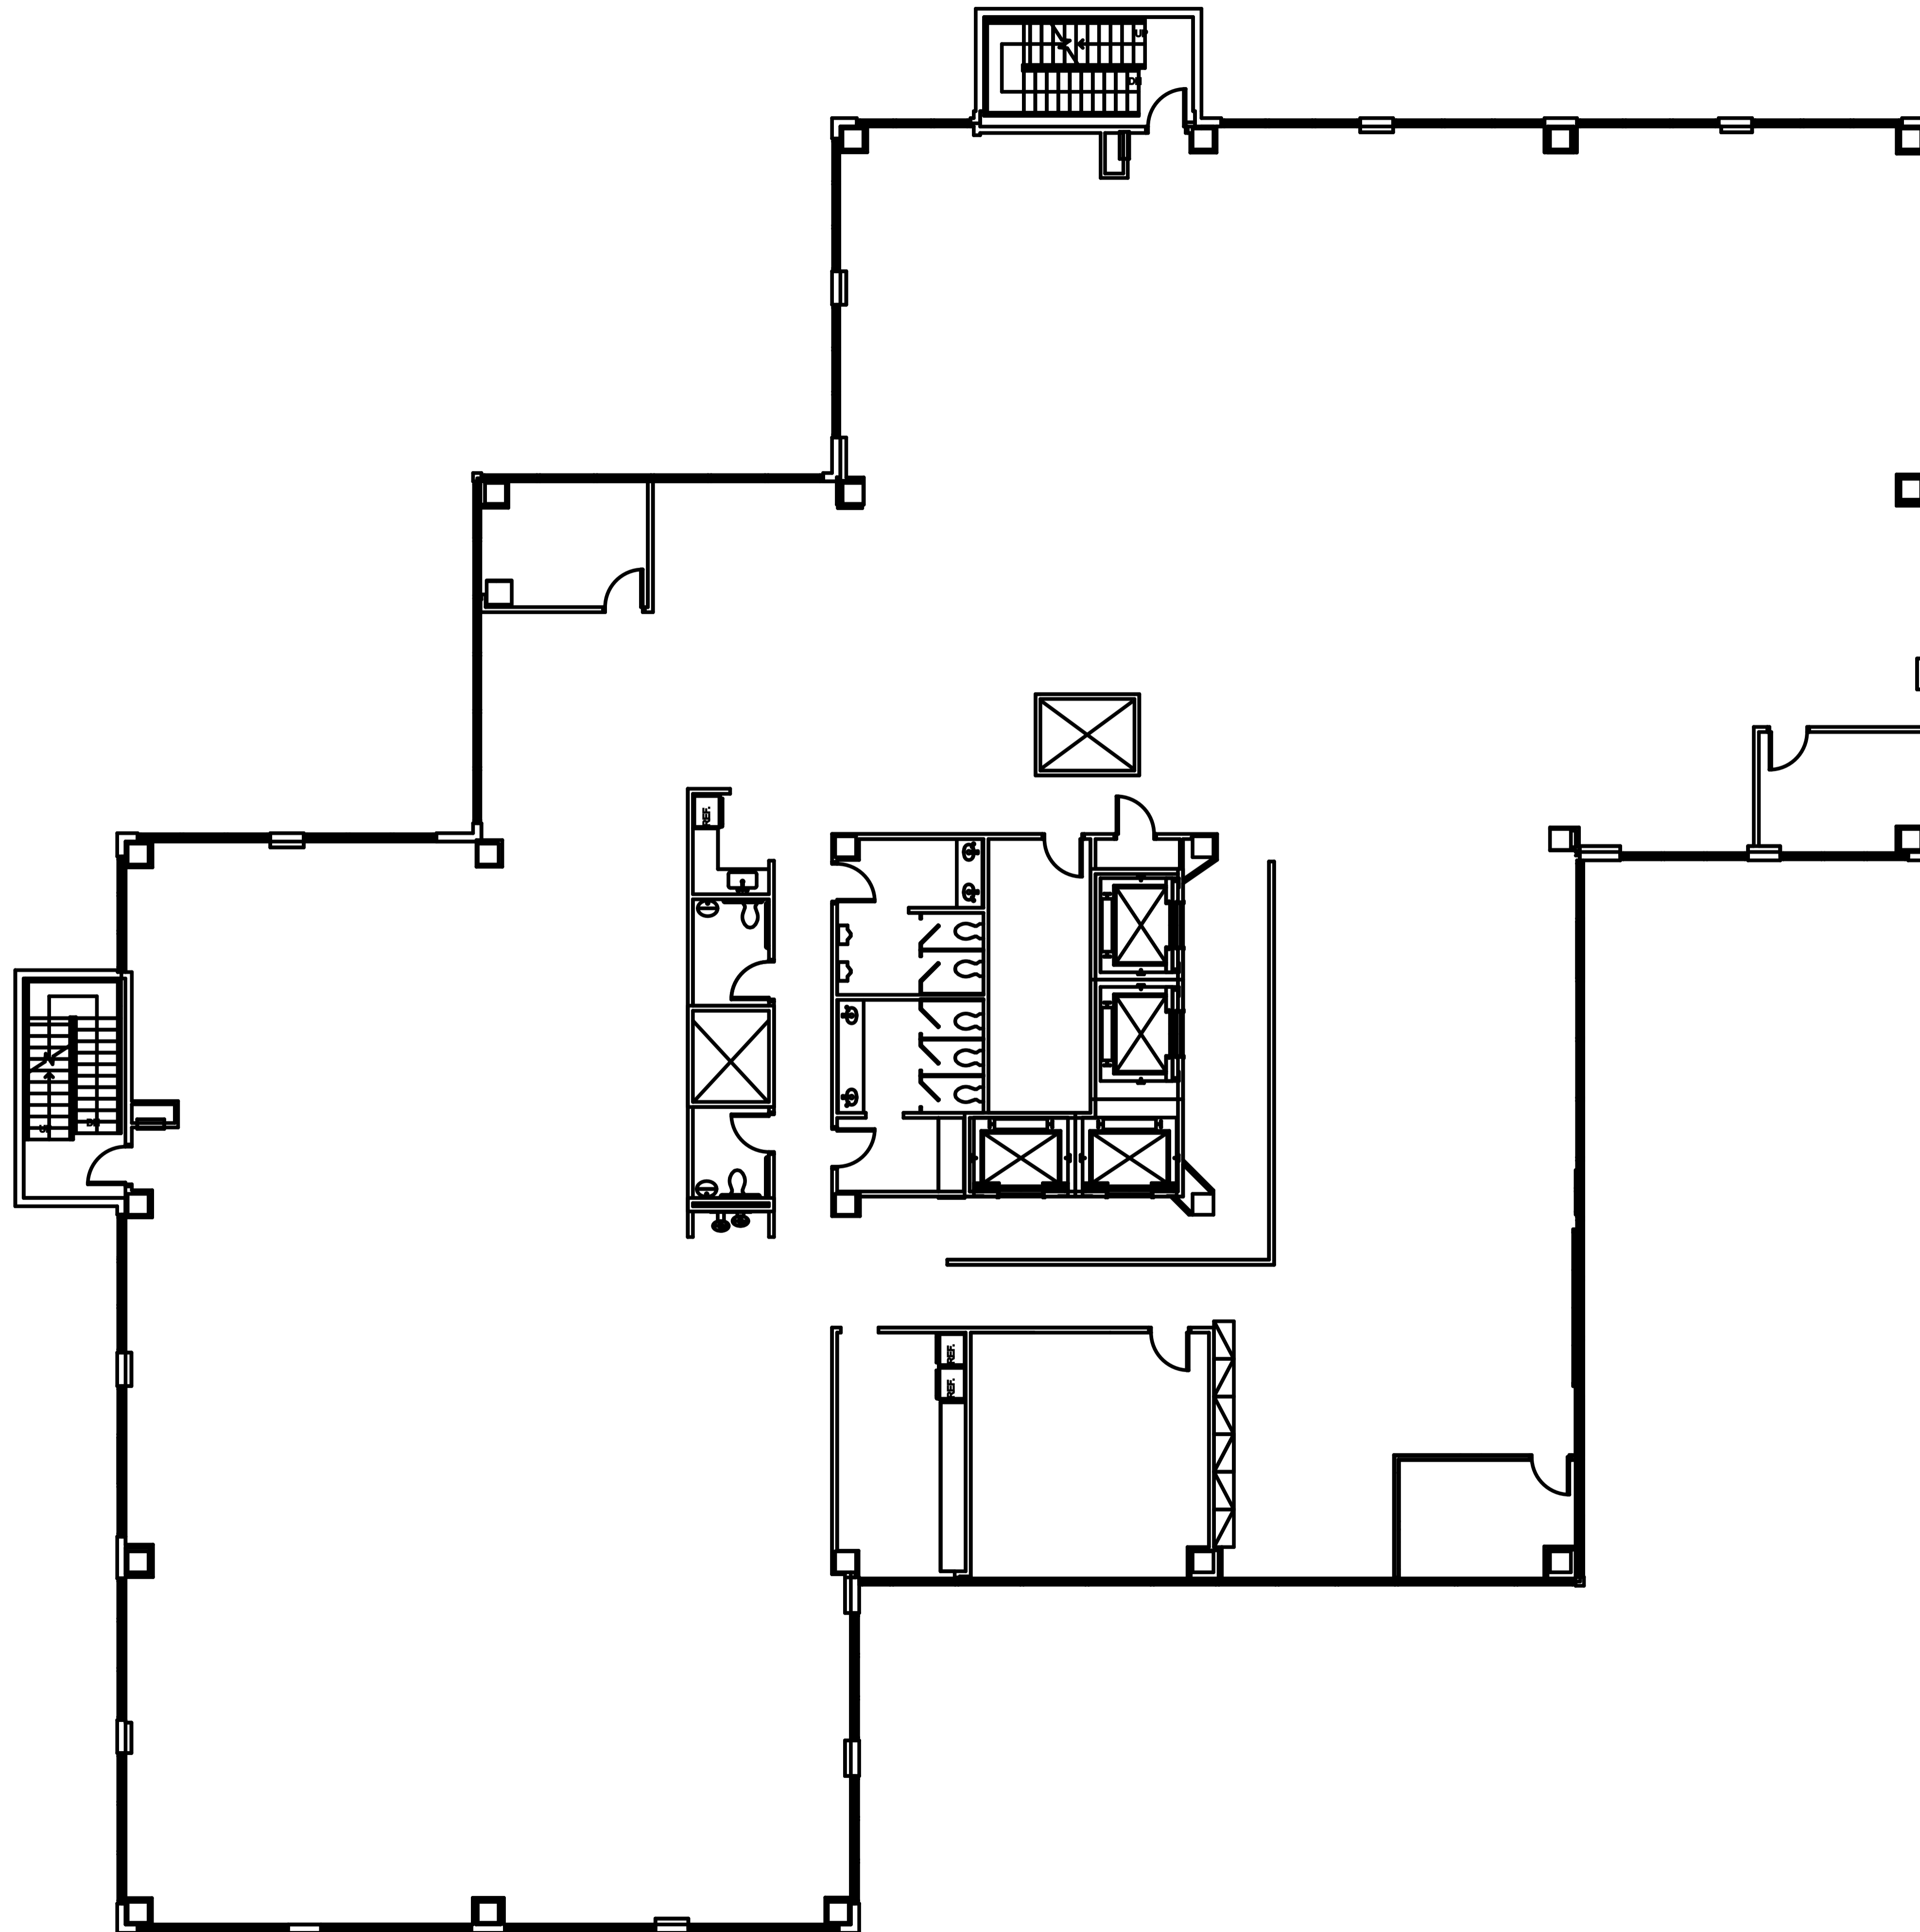

Suite 400 - 14,550 SF

8119
DATAPOINT

San Antonio, TX 78229

4th Floor

DOGWOOD
COMMERCIAL