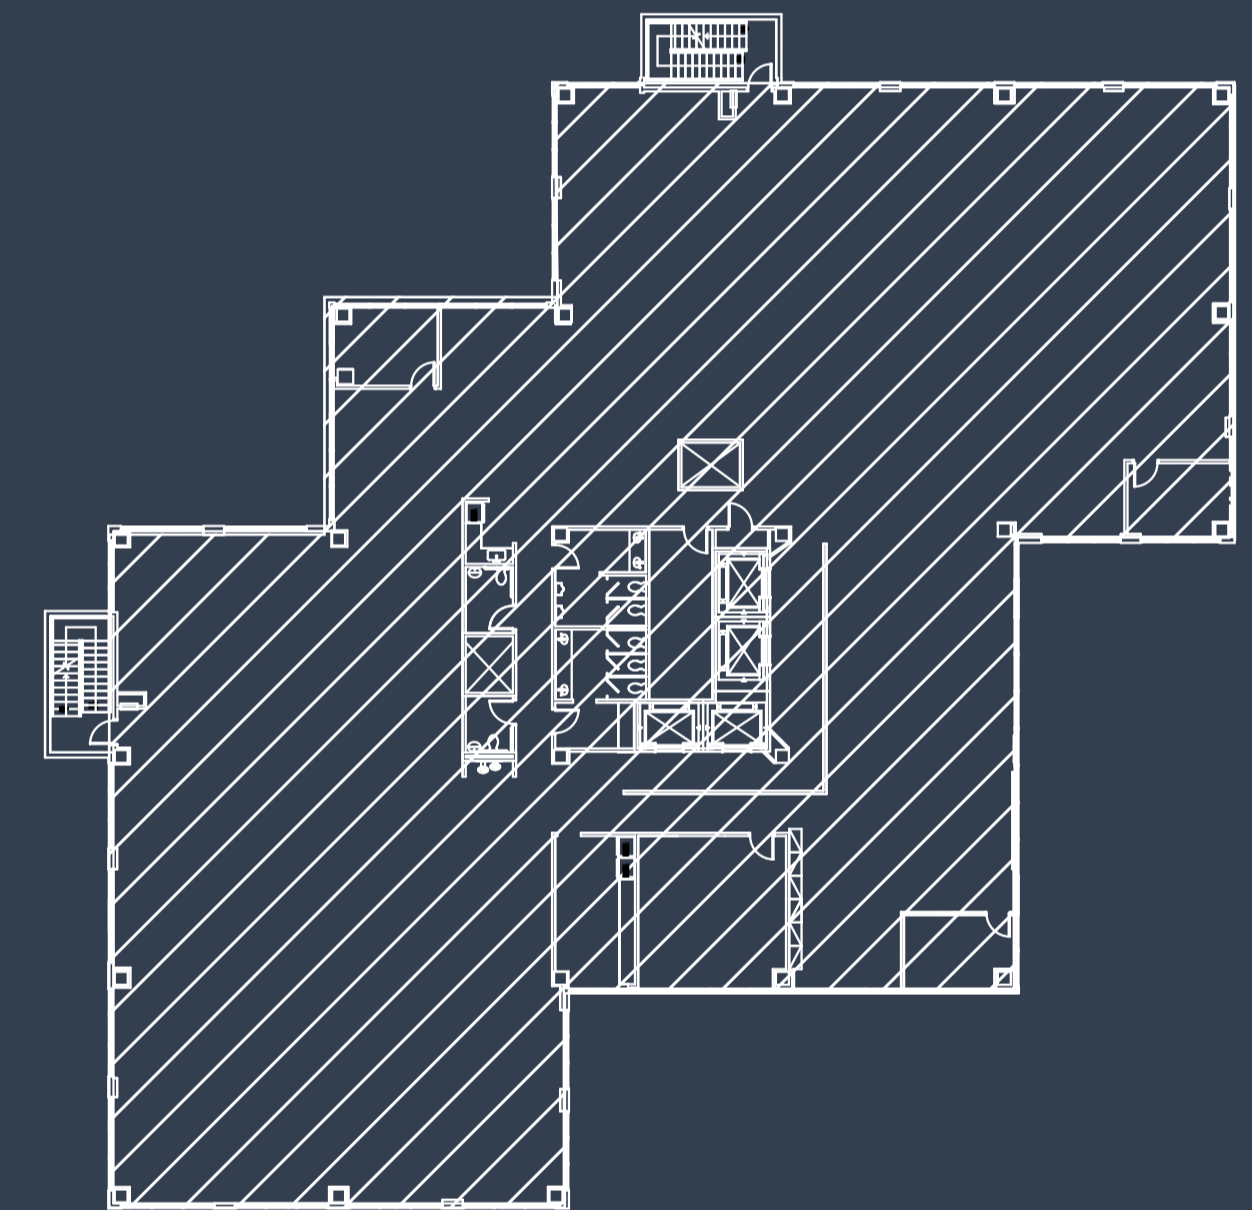

Suite 400 - 14,550 SF

8119
DATAPOINT

San Antonio, TX 78229

4th Floor

DOGWOOD
COMMERCIAL