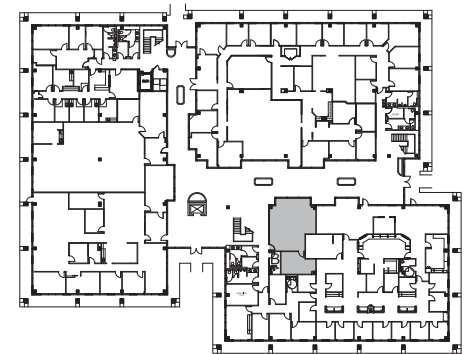

ASHFORD PLACE

**Ashford II, 950 Threadneedle
Suite 170 | 1,015 SF**

N →

Paul Frazier
Executive Vice President
+1 713 425 1827
paul.frazier@jll.com

Harrison Biro
Associate
+1 713 425 5857
harrison.biro@jll.com