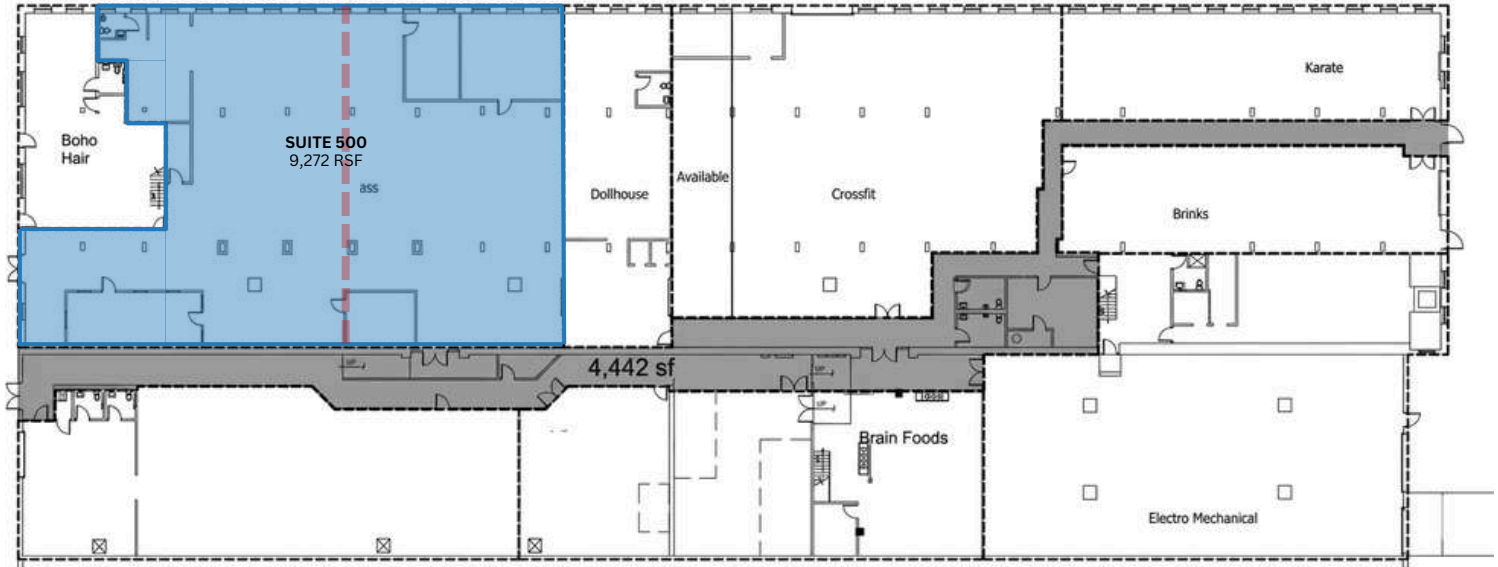

SUITE 500

1519 Central Avenue NE Minneapolis, MN 55413

**Suite could be demised as outlined in red

SUITE 500
9,272 RSF
\$10NNN and \$6 CAM/tax

AERIAL MAP

1519 Central Avenue NE Minneapolis, MN 55413

ABOUT FIRST & FIRST