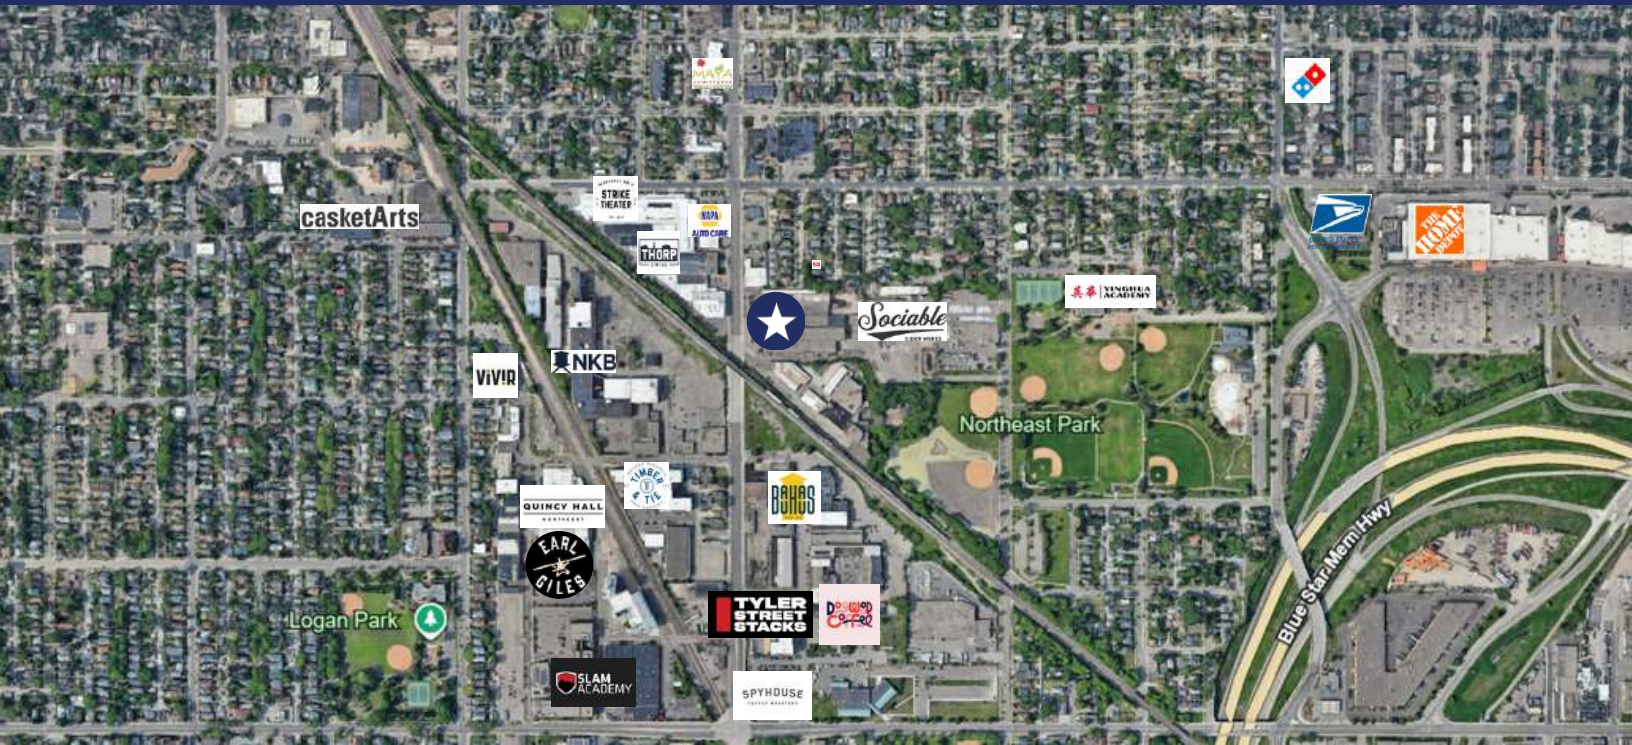

AERIAL MAP

1519 Central Avenue NE Minneapolis, MN 55413