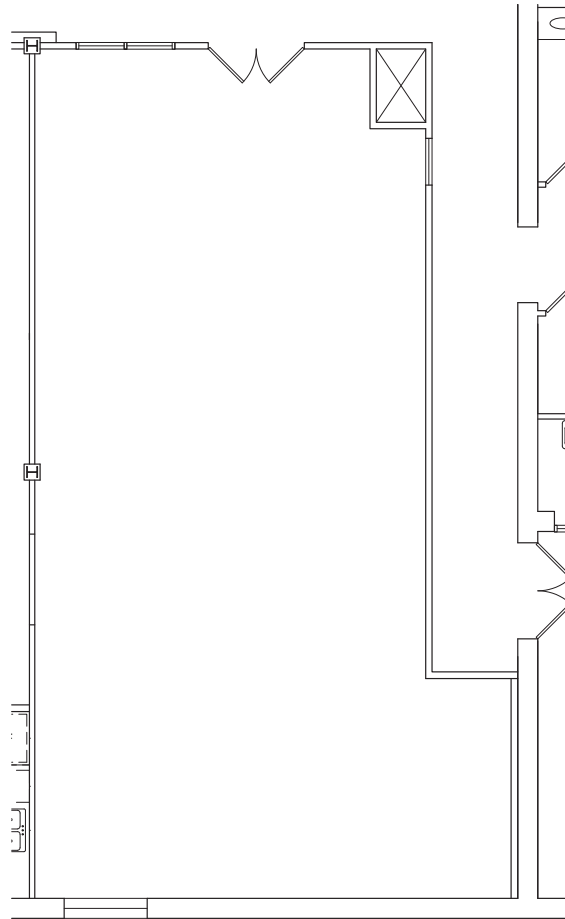

DESIGN CENTER

127 WEST WORTHINGTON AVE

ATRIUM BUILDING

SUITE 150
1,708 RSF

CONTACT:

CHARLEY LEAVITT

704.634.8254

charley.leavitt@streamrealty.com