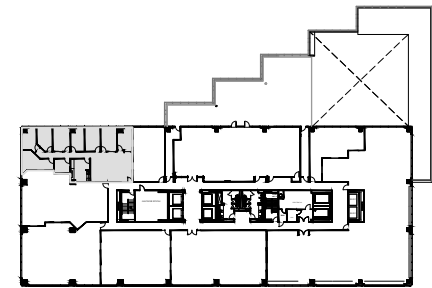

The Centrum

3102 Oak Lawn, Dallas TX

FLOOR: 5th
SUITE: 525
DATE: 09.21.23
RSF: 2,772

entos design

5400 LBJ Freeway, Suite 125
 Dallas, Texas 75240
 972.770.2222
 www.entosdesign.com