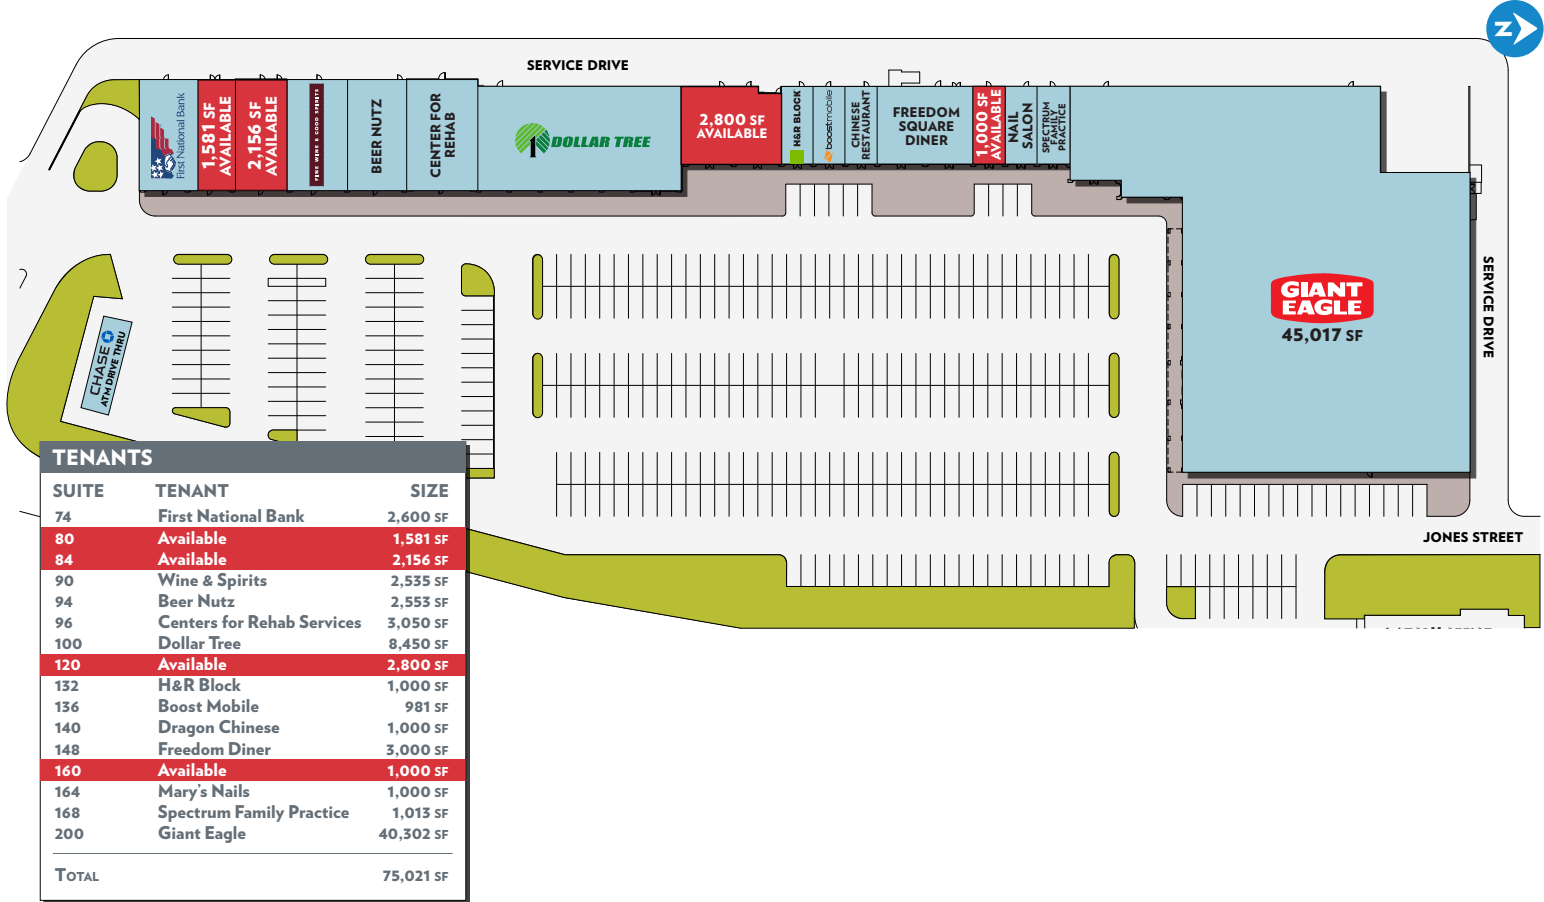

RIVER TOWN SHOPPING CENTER VERONA, PENNSYLVANIA

200 Allegheny River Boulevard // Verona, PA // 15147

RETAIL SPACES AVAILABLE

PROXIMITY TO

4.6 Miles 4.8 Miles

21 Mins to Downtown Pittsburgh

41 Mins to Pittsburgh Int'l Airport

10 Mins to the Pittsburgh Zoo

DEMO SNAPSHOT 3 MILE RADIUS

\$57,044
Median Household Income

10,000 ADT
Allegheny River Blvd.

49,466
Population

\$196,655
Average Home Value

22,652
Households

48.5
Median Age