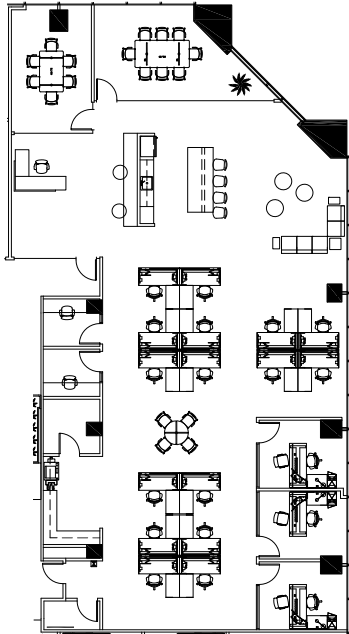

3300

NORTH CENTRAL

3300 N Central Avenue, Phoenix AZ 85012

Suite 2330 | 4,675 RSF

Tim Whittemore | Senior Director | +1 602 229 5931 | tim.whittemore@cushwake.com

Patrick Schrimsher | Director | +1 602 468 8529 | patrick.schrimsher@cushwake.com