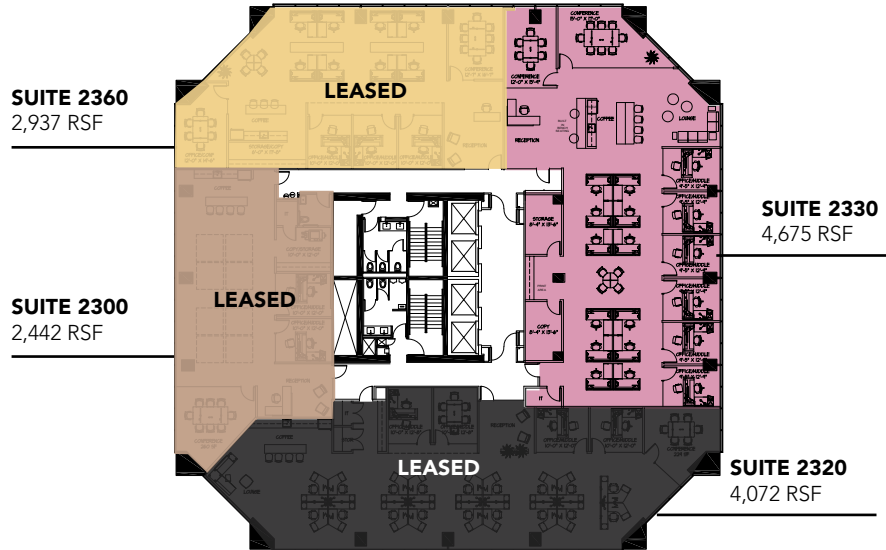

3300

NORTH CENTRAL

3300 N Central Avenue, Phoenix AZ 85012

23rd Floor Spec Suites

24th Floor Spec Suites

Tim Whittemore | Senior Director | +1 602 229 5931 | tim.whittemore@cushwake.com

Patrick Schrimsher | Director | +1 602 468 8529 | patrick.schrimsher@cushwake.com