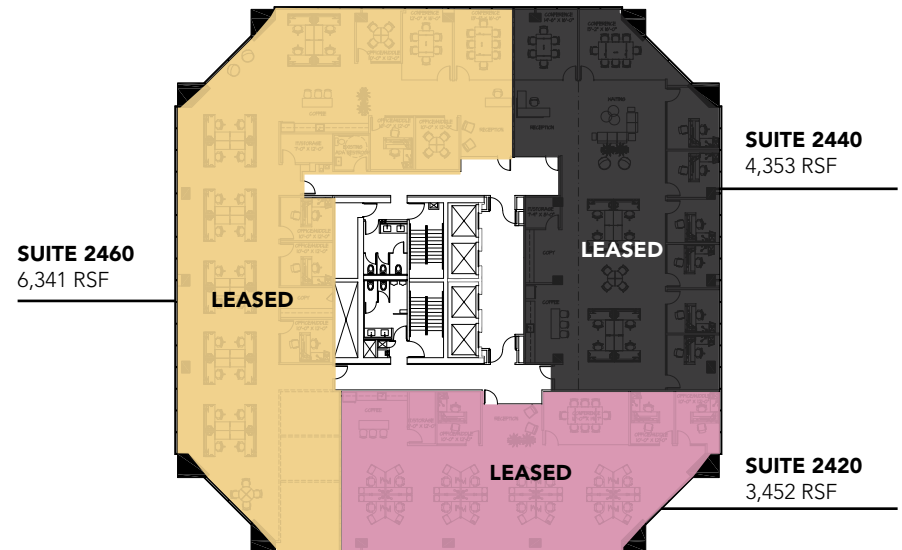

3300

NORTH CENTRAL

3300 N Central Avenue, Phoenix AZ 85012

23rd Floor Spec Suites

24th Floor Spec Suites

Tim Whittemore | Senior Director | +1 602 229 5931 | tim.whittemore@cushwake.com

Patrick Schrimsher | Director | +1 602 468 8529 | patrick.schrimsher@cushwake.com