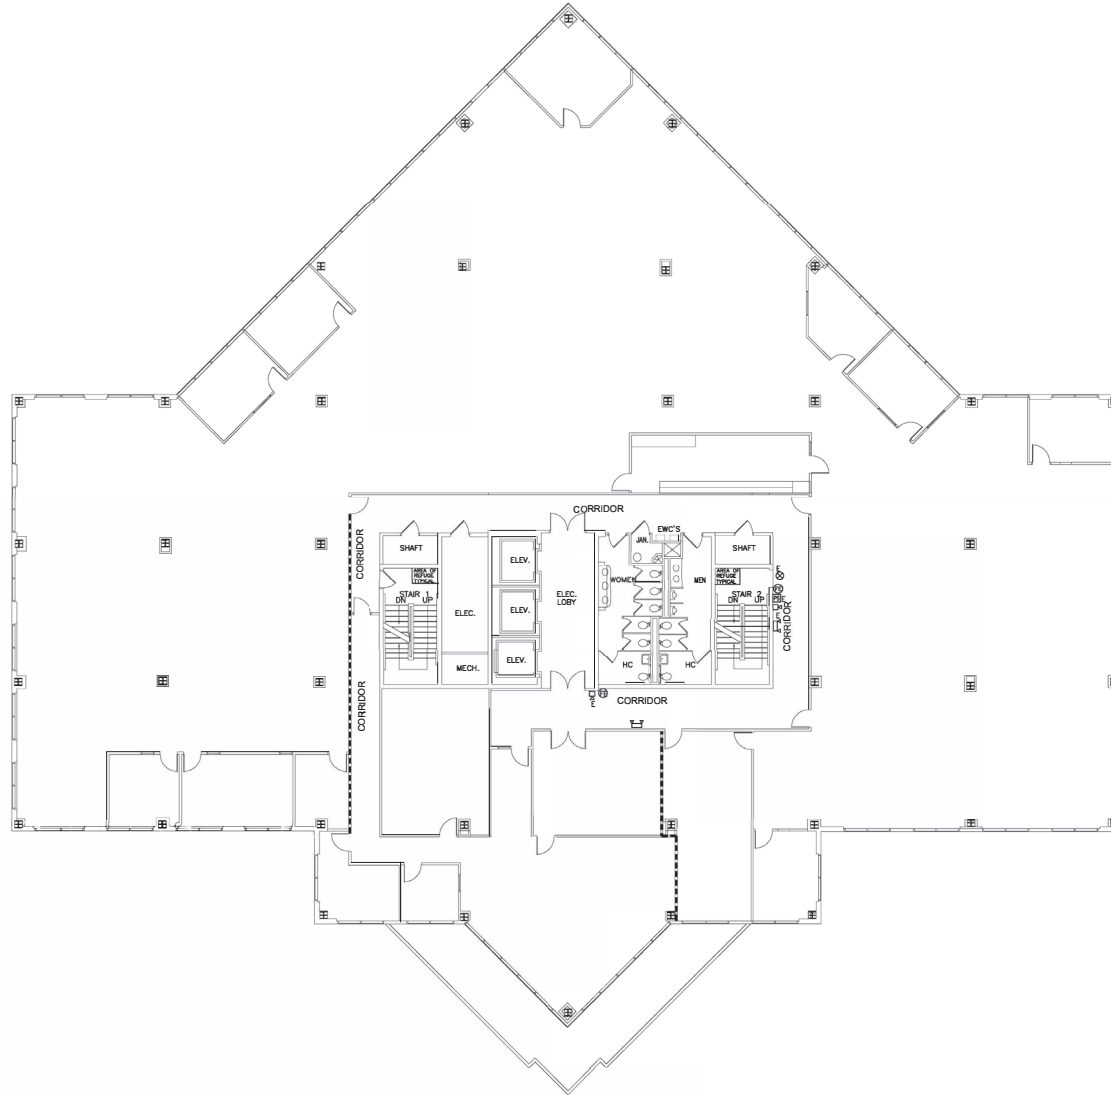

SPACE AVAILABLE

SUITE 500: 20,791 RSF

THE POINTE AT 1901
1901 Ulmerton Road
St. Petersburg, FL

No warranty or representation, expressed or implied, is made to the accuracy of information contained herein, and same is submitted subject to errors, change of price, rental or other conditions, withdrawal without notice, and to any special listing conditions imposed by our principals. PLANS NOT TO SCALE