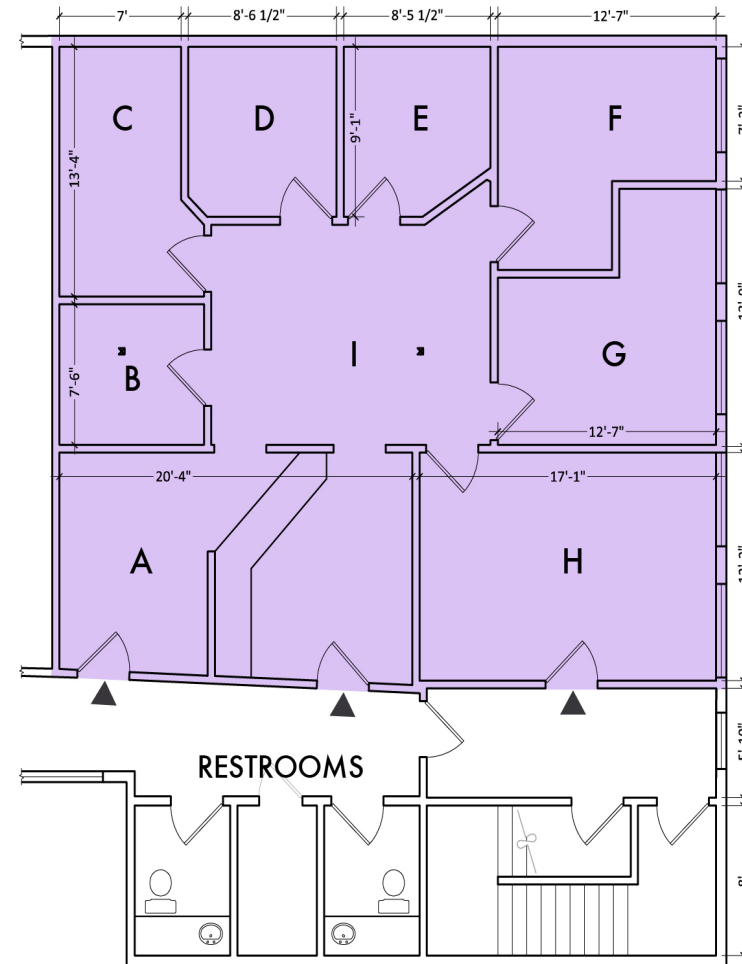

3017 Telegraph Ave Ste. 120 • BERKELEY, CA

1,342 SF Medical or Business Services Suite For Lease

Tom Southern
510.220.6336
tom@chromataRE.com
DRE #01808807

CHROMATA

ADDRESS 3017 Telegraph Ave, Suite 102, Berkeley CA

SPACE FEATURES

- Five Exam Rooms
- One room with sink and cabinets
- Reception/entry area
- One large Office with private entrance
- New flooring

▶ ENTRANCE

Tom Southern
510.220.6336
tom@chromataRE.com
DRE 01808807