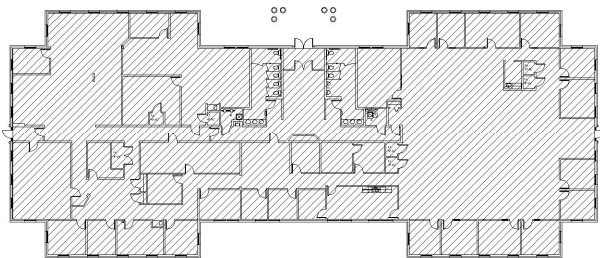

USEABLE AREA: 14,490 SF
RENTABLE AREA: 14,490 SF

 BUILDING KEY
NO SCALE