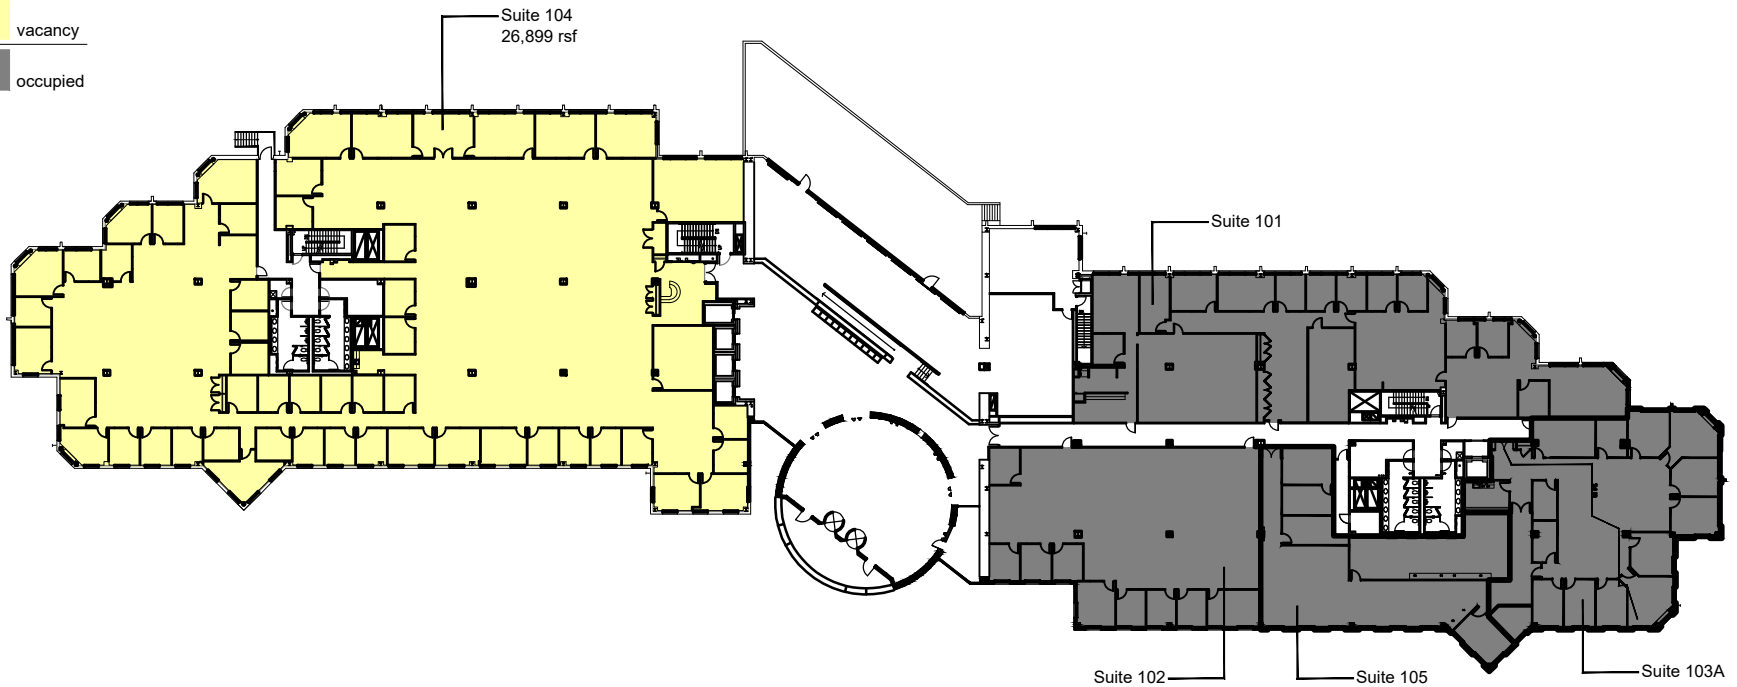

Legend

-  vacancy
-  occupied

1ST FLOOR TOTAL AVAILABLE
26,899 rsf