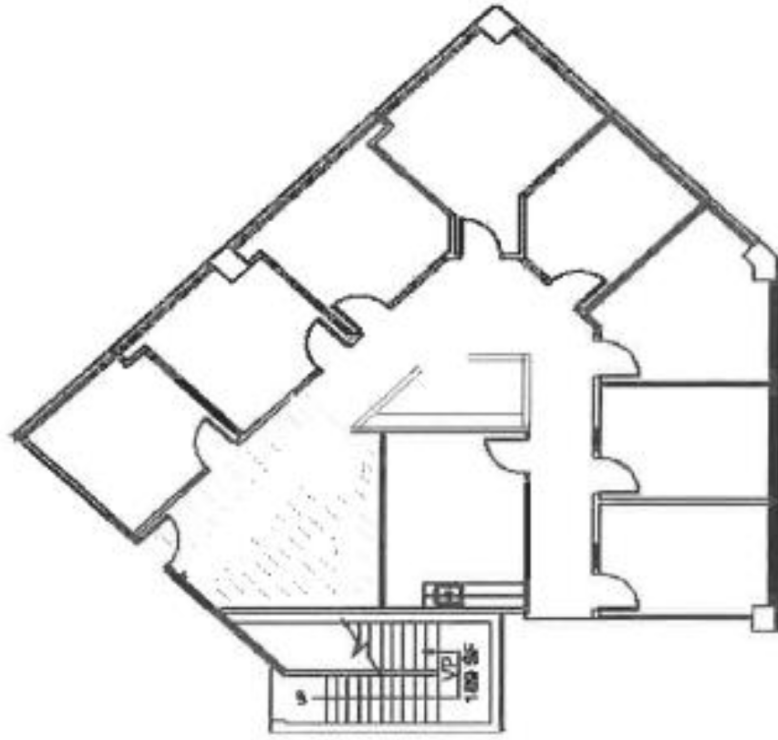

850 E. Central Pkwy Suite 105

Park Centre Office Park

Plano, Texas 75074

Suite 105
2,277 SF

For Additional Information, Contact:

Bill Rudd
972-422-4515
www.haggardpropertygroup.com

HAGGARD
PROPERTY GROUP, LTD.