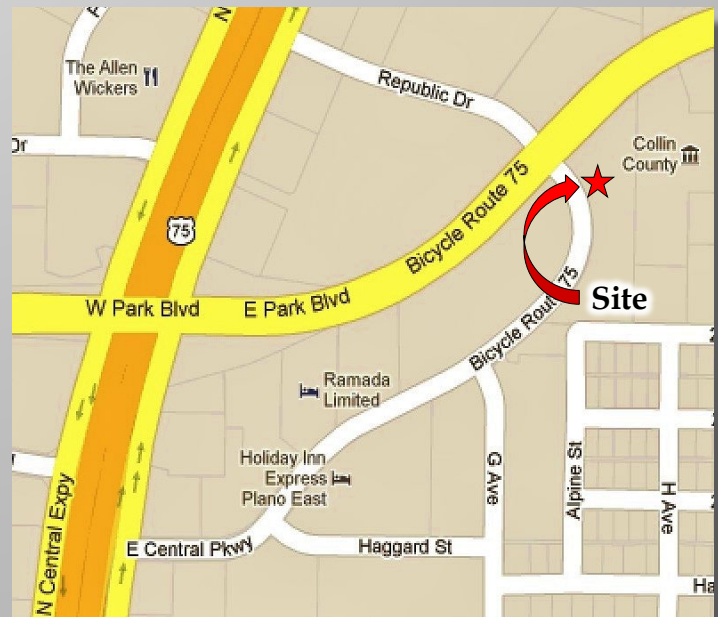

850 E. Central Pkwy Suite 105

Park Centre Office Park

Plano, Texas 75074

Suite 105
2,277 SF

For Additional Information, Contact:

Bill Rudd
972-422-4515
www.haggardpropertygroup.com

HAGGARD
PROPERTY GROUP, LTD.