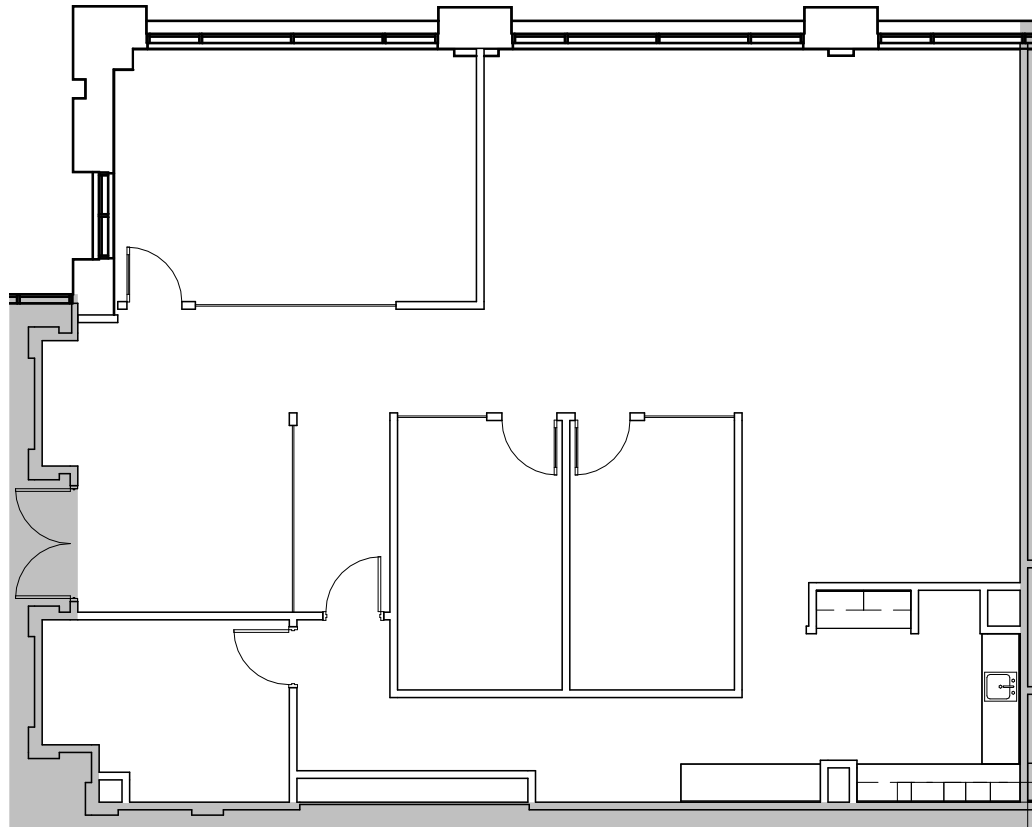

RSF
2,535

CONTACT

RHEA GREENE 704.928.5211 | rdg@trinity-partners.com
JENNIFER KURZ 704.576.2254 | jtk@trinity-partners.com
NATALIE CLAYTON 704.975.4027 | nclayton@trinity-partners.com